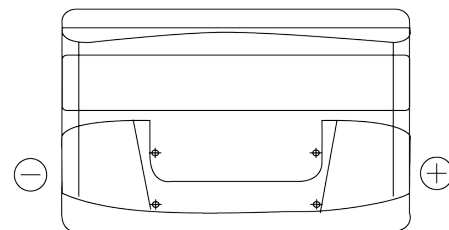

Product overview

Batteries for Cars

Power DB1000

Part number	DB1000
Technology	Flooded
EAN/GTIN	3661024024716
Voltage	12 V
Capacity	100 Ah
CCA	720 A
Length	315 mm
Width	175 mm
Height	205 mm
Box size	LH4
Polarity	ETN 0
Terminal Type	EN taper post
Hold Down	B13
Weights (subject of variation)	21.90 kg

Polarity

Terminal Type

Positive Terminal

Negative Terminal

Hold Down

Design, features and specifications are subject to change without notice. We disclaim any representation or warranty, express or implied, concerning the data or recommendations, and in no event shall be liable for any loss or damage claimed to have arisen as a result. Some products may not be available in your local market.