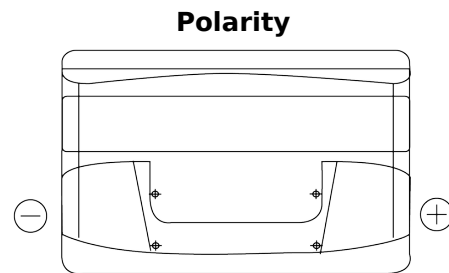

Product overview

Batteries for Cars

Technica TB852

Part number	TB852
Technology	Flooded
EAN/GTIN	3661024054669
Voltage	12 V
Capacity	85 Ah
CCA	760 A
Length	353 mm
Width	175 mm
Height	175 mm
Box size	LB5
Polarity	ETN 0
Terminal Type	EN taper post
Hold Down	B13
Weights (subject of variation)	19.40 kg