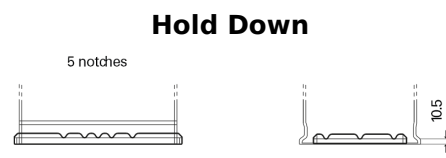

Product overview

Batteries for Cars

Technica TB852

Part number	TB852
Technology	Flooded
EAN/GTIN	3661024054669
Voltage	12 V
Capacity	85 Ah
CCA	760 A
Length	353 mm
Width	175 mm
Height	175 mm
Box size	LB5
Polarity	ETN 0
Terminal Type	EN taper post
Hold Down	B13
Weights (subject of variation)	19.40 kg