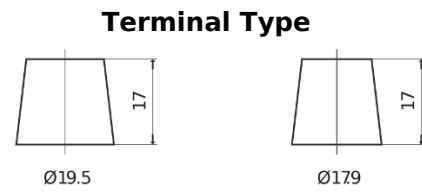

Product overview

Batteries for Cars

Technica TB852

Part number	TB852
Technology	Flooded
EAN/GTIN	3661024054669
Voltage	12 V
Capacity	85 Ah
CCA	760 A
Length	353 mm
Width	175 mm
Height	175 mm
Box size	LB5
Polarity	ETN 0
Terminal Type	EN taper post
Hold Down	B13
Weights (subject of variation)	19.40 kg