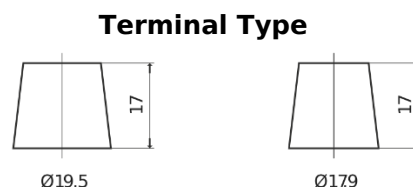

**Product overview**

Batteries for Cars

**Formula FB852**

Part number	FB852
Technology	Flooded
EAN/GTIN	3661024044660
Voltage	12 V
Capacity	85 Ah
CCA	760 A
Length	353 mm
Width	175 mm
Height	175 mm
Box size	LB5
Polarity	ETN 0
Terminal Type	EN taper post
Hold Down	B13
Weights (subject of variation)	19.40 kg