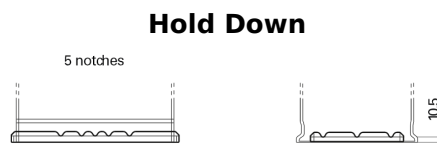

**Product overview**

Batteries for Cars

**Formula FB852**

Part number	FB852
Technology	Flooded
EAN/GTIN	3661024044660
Voltage	12 V
Capacity	85 Ah
CCA	760 A
Length	353 mm
Width	175 mm
Height	175 mm
Box size	LB5
Polarity	ETN 0
Terminal Type	EN taper post
Hold Down	B13
Weights (subject of variation)	19.40 kg