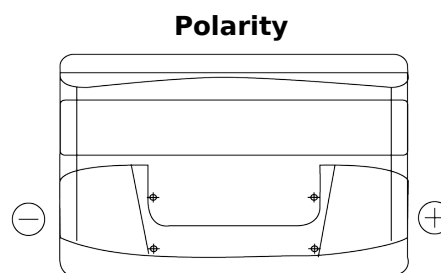

**Product overview**

Batteries for Cars

**Formula FB852**

Part number	FB852
Technology	Flooded
EAN/GTIN	3661024044660
Voltage	12 V
Capacity	85 Ah
CCA	760 A
Length	353 mm
Width	175 mm
Height	175 mm
Box size	LB5
Polarity	ETN 0
Terminal Type	EN taper post
Hold Down	B13
Weights (subject of variation)	19.40 kg