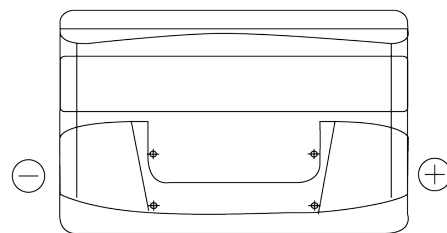

**Product overview**

Batteries for Cars

**Formula FB852**

Part number	FB852
Technology	Flooded
EAN/GTIN	3661024044660
Voltage	12 V
Capacity	85 Ah
CCA	760 A
Length	353 mm
Width	175 mm
Height	175 mm
Box size	LB5
Polarity	ETN 0
Terminal Type	EN taper post
Hold Down	B13
Weights (subject of variation)	19.40 kg

**Polarity**

**Terminal Type**

Positive Terminal

Negative Terminal

**Hold Down**

Design, features and specifications are subject to change without notice. We disclaim any representation or warranty, express or implied, concerning the data or recommendations, and in no event shall be liable for any loss or damage claimed to have arisen as a result. Some products may not be available in your local market.