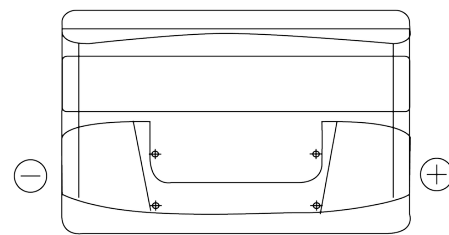

Product overview

Batteries for Cars

Excell EB852

Part number	EB852
Technology	Flooded
EAN/GTIN	3661024034661
Voltage	12 V
Capacity	85 Ah
CCA	760 A
Length	353 mm
Width	175 mm
Height	175 mm
Box size	LB5
Polarity	ETN 0
Terminal Type	EN taper post
Hold Down	B13
Weights (subject of variation)	19.40 kg

Polarity

Terminal Type

Positive Terminal

Negative Terminal

Hold Down

Design, features and specifications are subject to change without notice. We disclaim any representation or warranty, express or implied, concerning the data or recommendations, and in no event shall be liable for any loss or damage claimed to have arisen as a result. Some products may not be available in your local market.