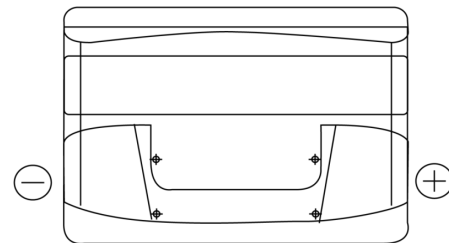

**Product overview**

Batteries for Cars

**Plus CB802**

Part number	CB802
Technology	Flooded
EAN/GTIN	3661024014656
Voltage	12 V
Capacity	80.0 Ah
CCA	700 A
Length	315 mm
Width	175 mm
Height	175 mm
Box size	LB4
Polarity	ETN 0
Terminal Type	EN taper post
Hold Down	B13
Weights (subject of variation)	17.80 kg

**Polarity**

**Terminal Type**

Positive Terminal      Negative Terminal

**Hold Down**

Design, features and specifications are subject to change without notice. We disclaim any representation or warranty, express or implied, concerning the data or recommendations, and in no event shall be liable for any loss or damage claimed to have arisen as a result. Some products may not be available in your local market.