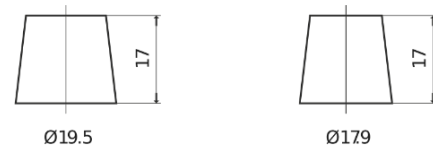

**Product overview**

Batteries for Cars

**Plus CB802**

Part number	CB802
Technology	Flooded
EAN/GTIN	3661024014656
Voltage	12 V
Capacity	80.0 Ah
CCA	700 A
Length	315 mm
Width	175 mm
Height	175 mm
Box size	LB4
Polarity	ETN 0
Terminal Type	EN taper post
Hold Down	B13
Weights (subject of variation)	17.80 kg

**Polarity**

**Terminal Type**

Positive Terminal      Negative Terminal

**Hold Down**

Design, features and specifications are subject to change without notice. We disclaim any representation or warranty, express or implied, concerning the data or recommendations, and in no event shall be liable for any loss or damage claimed to have arisen as a result. Some products may not be available in your local market.