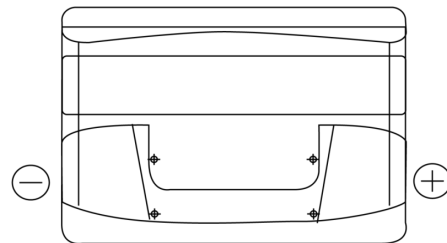

**Product overview**

Batteries for Cars

**Plus CB802**

Part number	CB802
Technology	Flooded
EAN/GTIN	3661024014656
Voltage	12 V
Capacity	80.0 Ah
CCA	700 A
Length	315 mm
Width	175 mm
Height	175 mm
Box size	LB4
Polarity	ETN 0
Terminal Type	EN taper post
Hold Down	B13
Weights (subject of variation)	17.80 kg

**Polarity**

**Terminal Type**

Positive Terminal

Negative Terminal

**Hold Down**

Design, features and specifications are subject to change without notice. We disclaim any representation or warranty, express or implied, concerning the data or recommendations, and in no event shall be liable for any loss or damage claimed to have arisen as a result. Some products may not be available in your local market.