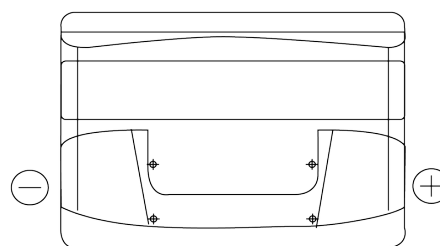

Product overview

Batteries for Cars

Plus CB802

| | |
|--------------------------------|---------------|
| Part number | CB802 |
| Technology | Flooded |
| EAN/GTIN | 3661024014656 |
| Voltage | 12 V |
| Capacity | 80.0 Ah |
| CCA | 700 A |
| Length | 315 mm |
| Width | 175 mm |
| Height | 175 mm |
| Box size | LB4 |
| Polarity | ETN 0 |
| Terminal Type | EN taper post |
| Hold Down | B13 |
| Weights (subject of variation) | 17.80 kg |

Polarity

Terminal Type

Positive Terminal

Negative Terminal

Hold Down

Design, features and specifications are subject to change without notice. We disclaim any representation or warranty, express or implied, concerning the data or recommendations, and in no event shall be liable for any loss or damage claimed to have arisen as a result. Some products may not be available in your local market.