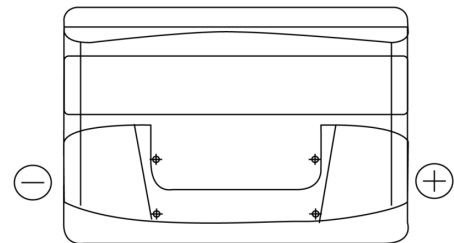

Product overview

Batteries for Cars

Plus CB802

Part number	CB802
Technology	Flooded
EAN/GTIN	3661024014656
Voltage	12 V
Capacity	80.0 Ah
CCA	700 A
Length	315 mm
Width	175 mm
Height	175 mm
Box size	LB4
Polarity	ETN 0
Terminal Type	EN taper post
Hold Down	B13
Weights (subject of variation)	17.80 kg

Polarity

Terminal Type

Positive Terminal

Negative Terminal

Hold Down

Design, features and specifications are subject to change without notice. We disclaim any representation or warranty, express or implied, concerning the data or recommendations, and in no event shall be liable for any loss or damage claimed to have arisen as a result. Some products may not be available in your local market.