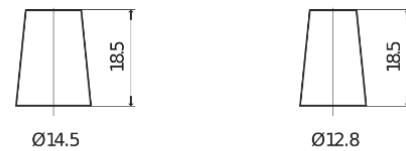

**Product overview**

Batteries for Cars

**Formula FB356**

Part number	FB356
Technology	Flooded
EAN/GTIN	3661024044332
Voltage	12 V
Capacity	35 Ah
CCA	240 A
Length	187 mm
Width	127 mm
Height	220 mm
Box size	B19
Polarity	ETN 0
Terminal Type	JIS taper post
Hold Down	B0
Weights (subject of variation)	8.90 kg

**Polarity**

**Terminal Type**

Positive Terminal

Negative Terminal

**Hold Down**

Design, features and specifications are subject to change without notice. We disclaim any representation or warranty, express or implied, concerning the data or recommendations, and in no event shall be liable for any loss or damage claimed to have arisen as a result. Some products may not be available in your local market.