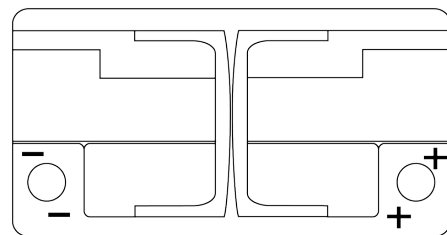

Product overview

Batteries for Cars

Premium EA852

Part number	EA852
Technology	Flooded
EAN/GTIN	3661024034296
Voltage	12 V
Capacity	85 Ah
CCA	800 A
Length	315 mm
Width	175 mm
Height	175 mm
Box size	LB4
Polarity	ETN 0
Terminal Type	EN taper post
Hold Down	B13
Weights (subject of variation)	18.60 kg

Polarity

Terminal Type

Positive Terminal

Negative Terminal

Hold Down

Design, features and specifications are subject to change without notice. We disclaim any representation or warranty, express or implied, concerning the data or recommendations, and in no event shall be liable for any loss or damage claimed to have arisen as a result. Some products may not be available in your local market.