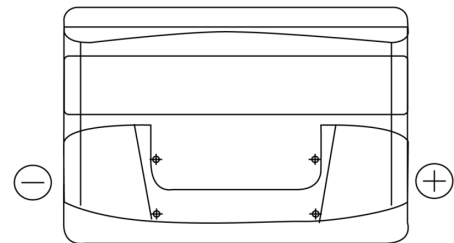

Product overview

Batteries for Cars

Plus CB800

Part number	CB800
Technology	Flooded
EAN/GTIN	3661024016421
Voltage	12 V
Capacity	80.0 Ah
CCA	640 A
Length	315 mm
Width	175 mm
Height	190 mm
Box size	L04
Polarity	ETN 0
Terminal Type	EN taper post
Hold Down	B13
Weights (subject of variation)	19.00 kg

Polarity

Terminal Type

Positive Terminal

Negative Terminal

Hold Down

Design, features and specifications are subject to change without notice. We disclaim any representation or warranty, express or implied, concerning the data or recommendations, and in no event shall be liable for any loss or damage claimed to have arisen as a result. Some products may not be available in your local market.