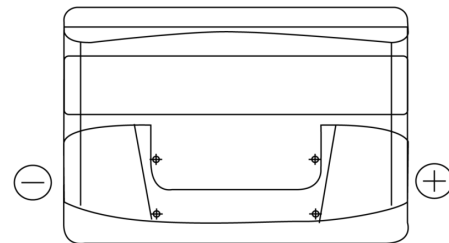

Product overview

Batteries for Cars

Plus CB800

Part number	CB800
Technology	Flooded
EAN/GTIN	3661024016421
Voltage	12 V
Capacity	80.0 Ah
CCA	640 A
Length	315 mm
Width	175 mm
Height	190 mm
Box size	L04
Polarity	ETN 0
Terminal Type	EN taper post
Hold Down	B13
Weights (subject of variation)	19.00 kg

Polarity

Terminal Type

Positive Terminal

Negative Terminal

Hold Down

Design, features and specifications are subject to change without notice. We disclaim any representation or warranty, express or implied, concerning the data or recommendations, and in no event shall be liable for any loss or damage claimed to have arisen as a result. Some products may not be available in your local market.