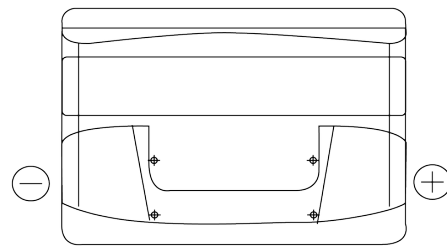

**Product overview**

Batteries for Cars

**Technica TB802**

Part number	TB802
Technology	Flooded
EAN/GTIN	3661024054652
Voltage	12 V
Capacity	80 Ah
CCA	700 A
Length	315 mm
Width	175 mm
Height	175 mm
Box size	LB4
Polarity	ETN 0
Terminal Type	EN taper post
Hold Down	B13
Weights (subject of variation)	17.80 kg

**Polarity**

**Terminal Type**

Positive Terminal

Negative Terminal

**Hold Down**

Design, features and specifications are subject to change without notice. We disclaim any representation or warranty, express or implied, concerning the data or recommendations, and in no event shall be liable for any loss or damage claimed to have arisen as a result. Some products may not be available in your local market.