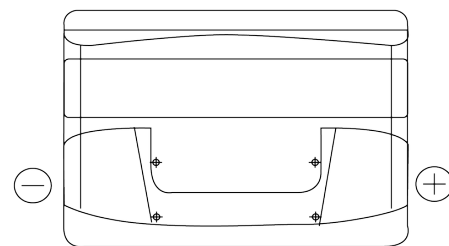

Product overview

Batteries for Cars

Formula FB802

Part number	FB802
Technology	Flooded
EAN/GTIN	3661024044653
Voltage	12 V
Capacity	80 Ah
CCA	700 A
Length	315 mm
Width	175 mm
Height	175 mm
Box size	LB4
Polarity	ETN 0
Terminal Type	EN taper post
Hold Down	B13
Weights (subject of variation)	17.80 kg

Polarity

Terminal Type

Positive Terminal

Negative Terminal

Hold Down

Design, features and specifications are subject to change without notice. We disclaim any representation or warranty, express or implied, concerning the data or recommendations, and in no event shall be liable for any loss or damage claimed to have arisen as a result. Some products may not be available in your local market.