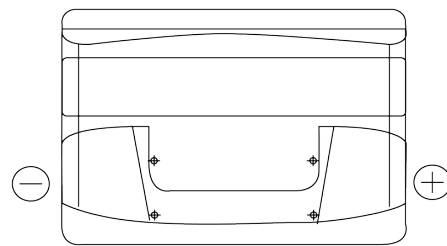

Product overview

Batteries for Cars

Excell EB802

Part number	EB802
Technology	Flooded
EAN/GTIN	3661024034654
Voltage	12 V
Capacity	80 Ah
CCA	700 A
Length	315 mm
Width	175 mm
Height	175 mm
Box size	LB4
Polarity	ETN 0
Terminal Type	EN taper post
Hold Down	B13
Weights (subject of variation)	17.80 kg

Polarity

Terminal Type

Positive Terminal

Negative Terminal

Hold Down

Design, features and specifications are subject to change without notice. We disclaim any representation or warranty, express or implied, concerning the data or recommendations, and in no event shall be liable for any loss or damage claimed to have arisen as a result. Some products may not be available in your local market.