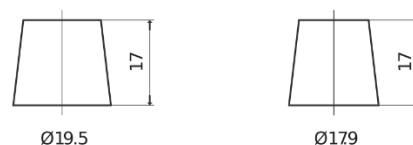

**Product overview**

Batteries for Cars

**Power DB802**

Part number	DB802
Technology	Flooded
EAN/GTIN	3661024024655
Voltage	12 V
Capacity	80 Ah
CCA	700 A
Length	315 mm
Width	175 mm
Height	175 mm
Box size	LB4
Polarity	ETN 0
Terminal Type	EN taper post
Hold Down	B13
Weights (subject of variation)	17.80 kg

**Polarity**

**Terminal Type**

Positive Terminal

Negative Terminal

**Hold Down**

Design, features and specifications are subject to change without notice. We disclaim any representation or warranty, express or implied, concerning the data or recommendations, and in no event shall be liable for any loss or damage claimed to have arisen as a result. Some products may not be available in your local market.