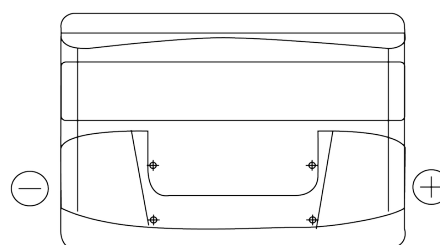

**Product overview**

Batteries for Cars

**Power DB802**

Part number	DB802
Technology	Flooded
EAN/GTIN	3661024024655
Voltage	12 V
Capacity	80 Ah
CCA	700 A
Length	315 mm
Width	175 mm
Height	175 mm
Box size	LB4
Polarity	ETN 0
Terminal Type	EN taper post
Hold Down	B13
Weights (subject of variation)	17.80 kg

**Polarity**

**Terminal Type**

Positive Terminal

Negative Terminal

**Hold Down**

Design, features and specifications are subject to change without notice. We disclaim any representation or warranty, express or implied, concerning the data or recommendations, and in no event shall be liable for any loss or damage claimed to have arisen as a result. Some products may not be available in your local market.