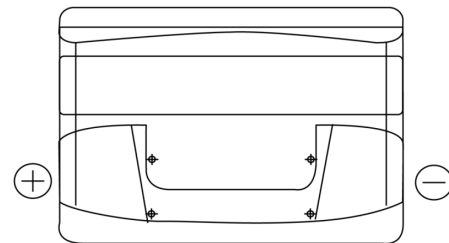

Product overview

Batteries for Cars

Plus CB741

Part number	CB741
Technology	Flooded
EAN/GTIN	3661024014564
Voltage	12 V
Capacity	74.0 Ah
CCA	680 A
Length	278 mm
Width	175 mm
Height	190 mm
Box size	L03
Polarity	ETN 1
Terminal Type	EN taper post
Hold Down	B13
Weights (subject of variation)	16.60 kg

Polarity

Terminal Type

Positive Terminal Negative Terminal

Hold Down

Design, features and specifications are subject to change without notice. We disclaim any representation or warranty, express or implied, concerning the data or recommendations, and in no event shall be liable for any loss or damage claimed to have arisen as a result. Some products may not be available in your local market.