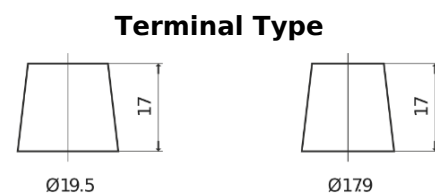

Product overview

Batteries for Trucks, Buses, Construction, Agriculture

PowerPRO Agri&Construction TJ2353

Part number	TJ2353
Technology	Flooded
EAN/GTIN	3661024056748
Voltage	12 V
Capacity	235.0 Ah
CCA	1450 A
Length	518 mm
Width	274 mm
Height	240 mm
Box size	D06
Polarity	ETN 3
Terminal Type	EN taper post
Hold Down	B0
Weights (subject of variation)	59.70 kg