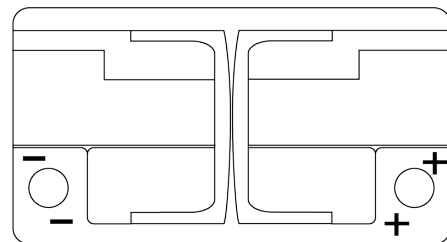

**Product overview**

Batteries for Cars

**Premium EA722**

Part number	EA722
Technology	Flooded
EAN/GTIN	3661024034289
Voltage	12 V
Capacity	72 Ah
CCA	720 A
Length	278 mm
Width	175 mm
Height	175 mm
Box size	LB3
Polarity	ETN 0
Terminal Type	EN taper post
Hold Down	B13
Weights (subject of variation)	15.90 kg

**Polarity**

**Terminal Type**

Positive Terminal

Negative Terminal

**Hold Down**

Design, features and specifications are subject to change without notice. We disclaim any representation or warranty, express or implied, concerning the data or recommendations, and in no event shall be liable for any loss or damage claimed to have arisen as a result. Some products may not be available in your local market.