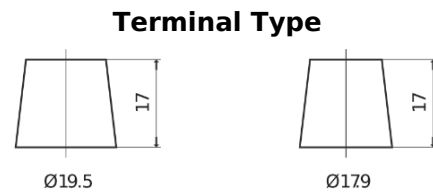

Product overview

Batteries for Trucks, Buses, Construction, Agriculture

PowerPRO Agri&Construction TJ1523

Part number	TJ1523
Technology	Flooded
EAN/GTIN	3661024056724
Voltage	12 V
Capacity	152.0 Ah
CCA	1130 A
Length	513 mm
Width	189 mm
Height	223 mm
Box size	D04
Polarity	ETN 3
Terminal Type	EN taper post
Hold Down	B0
Weights (subject of variation)	40.30 kg