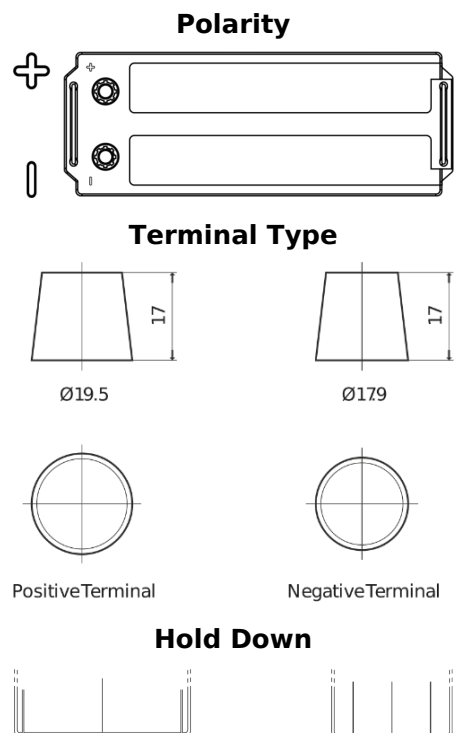

Product overview

Batteries for Trucks, Buses, Construction, Agriculture

PowerPRO Agri&Construction TJ1523

Part number	TJ1523
Technology	Flooded
EAN/GTIN	3661024056724
Voltage	12 V
Capacity	152.0 Ah
CCA	1130 A
Length	513 mm
Width	189 mm
Height	223 mm
Box size	D04
Polarity	ETN 3
Terminal Type	EN taper post
Hold Down	B0
Weights (subject of variation)	40.30 kg