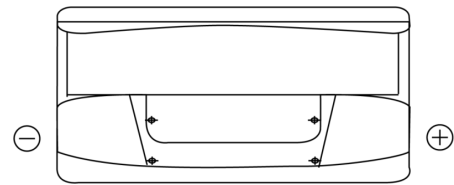

Product overview

Batteries for Trucks, Buses, Construction, Agriculture

PowerPRO Agri&Construction TJ1000

Part number	TJ1000
Technology	Flooded
EAN/GTIN	3661024056809
Voltage	12 V
Capacity	100.0 Ah
CCA	850 A
Length	353 mm
Width	175 mm
Height	190 mm
Box size	L05
Polarity	ETN 0
Terminal Type	EN taper post
Hold Down	B13
Weights (subject of variation)	21.80 kg

Polarity

Terminal Type

Positive Terminal

Negative Terminal

Hold Down

Design, features and specifications are subject to change without notice. We disclaim any representation or warranty, express or implied, concerning the data or recommendations, and in no event shall be liable for any loss or damage claimed to have arisen as a result. Some products may not be available in your local market.