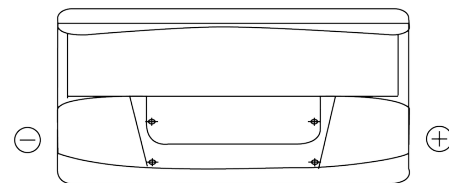

Product overview

Batteries for Trucks, Buses, Construction, Agriculture

PowerPRO Agri&Construction TJ1000

Part number	TJ1000
Technology	Flooded
EAN/GTIN	3661024056809
Voltage	12 V
Capacity	100.0 Ah
CCA	850 A
Length	353 mm
Width	175 mm
Height	190 mm
Box size	L05
Polarity	ETN 0
Terminal Type	EN taper post
Hold Down	B13
Weights (subject of variation)	21.80 kg

Polarity

Terminal Type

Positive Terminal

Negative Terminal

Hold Down

Design, features and specifications are subject to change without notice. We disclaim any representation or warranty, express or implied, concerning the data or recommendations, and in no event shall be liable for any loss or damage claimed to have arisen as a result. Some products may not be available in your local market.