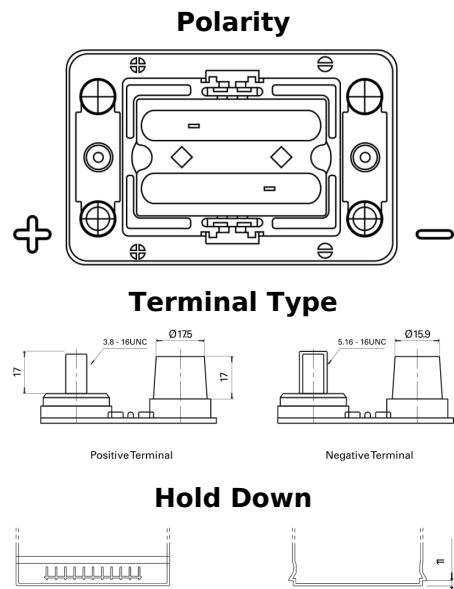

**Product overview**

Batteries for Trucks, Buses, Construction, Agriculture

**PowerPRO Agri&Construction TJ050C**

Part number	TJ050C
Technology	AGM
EAN/GTIN	3661024056793
Voltage	12 V
Capacity	50.0 Ah
CCA	800 A
Length	260 mm
Width	173 mm
Height	206 mm
Box size	G34
Polarity	ETN 1
Terminal Type	SAE M 3/8"- 5/16" taper&stud
Hold Down	B7
Weights (subject of variation)	17.90 kg