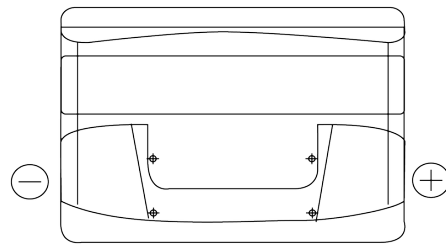

Product overview

Batteries for Cars

Formula FB712

Part number	FB712
Technology	Flooded
EAN/GTIN	3661024044646
Voltage	12 V
Capacity	71 Ah
CCA	670 A
Length	278 mm
Width	175 mm
Height	175 mm
Box size	LB3
Polarity	ETN 0
Terminal Type	EN taper post
Hold Down	B13
Weights (subject of variation)	15.30 kg

Polarity

Terminal Type

Positive Terminal

Negative Terminal

Hold Down

Design, features and specifications are subject to change without notice. We disclaim any representation or warranty, express or implied, concerning the data or recommendations, and in no event shall be liable for any loss or damage claimed to have arisen as a result. Some products may not be available in your local market.