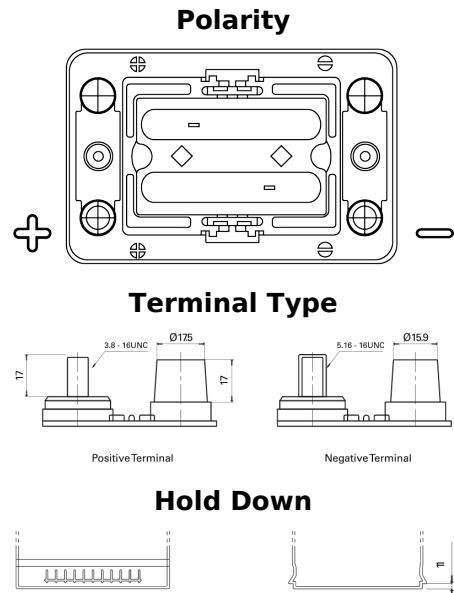

**Product overview**

Batteries for Trucks, Buses, Construction, Agriculture

**PowerPRO Agri&Construction TJ050C**

Part number	TJ050C
Technology	AGM
EAN/GTIN	3661024056793
Voltage	12 V
Capacity	50.0 Ah
CCA	800 A
Length	260 mm
Width	173 mm
Height	206 mm
Box size	G34
Polarity	ETN 1
Terminal Type	SAE M 3/8" - 5/16" taper&stud
Hold Down	B7
Weights (subject of variation)	17.90 kg