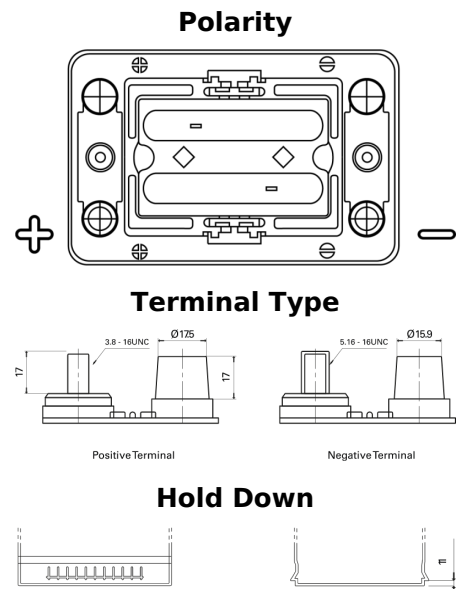

**Product overview**

Batteries for Trucks, Buses, Construction, Agriculture

**PowerPRO Agri&Construction TJ050C**

Part number	TJ050C
Technology	AGM
EAN/GTIN	3661024056793
Voltage	12 V
Capacity	50.0 Ah
CCA	800 A
Length	260 mm
Width	173 mm
Height	206 mm
Box size	G34
Polarity	ETN 1
Terminal Type	SAE M 3/8"- 5/16" taper&stud
Hold Down	B7
Weights (subject of variation)	17.90 kg