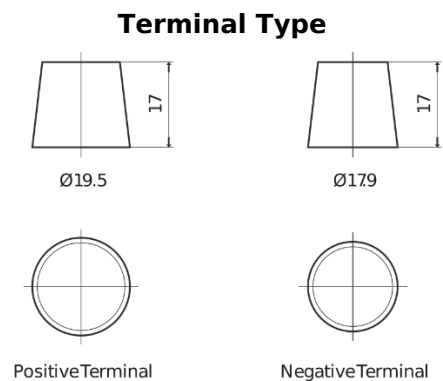

Product overview

Batteries for Trucks, Buses, Construction, Agriculture

StartPRO TG2254

Part number	TG2254
Technology	Flooded
EAN/GTIN	3661024057448
Voltage	12 V
Capacity	225.0 Ah
CCA	1200 A
Length	518 mm
Width	274 mm
Height	240 mm
Box size	D06
Polarity	ETN 4
Terminal Type	EN taper post
Hold Down	B0
Weights (subject of variation)	54.90 kg