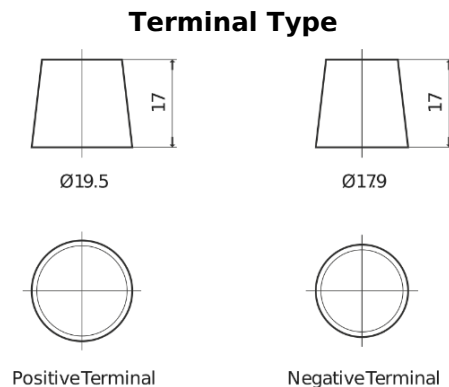

**Product overview**

Batteries for Trucks, Buses, Construction, Agriculture

**StartPRO TG2254**

Part number	TG2254
Technology	Flooded
EAN/GTIN	3661024057448
Voltage	12 V
Capacity	225.0 Ah
CCA	1200 A
Length	518 mm
Width	274 mm
Height	240 mm
Box size	D06
Polarity	ETN 4
Terminal Type	EN taper post
Hold Down	B0
Weights (subject of variation)	54.90 kg