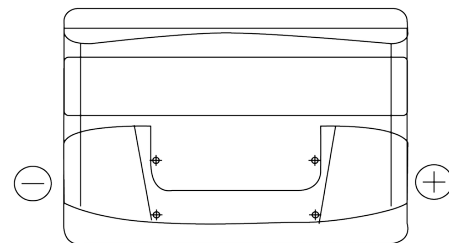

Product overview

Batteries for Cars

Power DB712

Part number	DB712
Technology	Flooded
EAN/GTIN	3661024024648
Voltage	12 V
Capacity	71 Ah
CCA	670 A
Length	278 mm
Width	175 mm
Height	175 mm
Box size	LB3
Polarity	ETN 0
Terminal Type	EN taper post
Hold Down	B13
Weights (subject of variation)	15.30 kg

Polarity

Terminal Type

Positive Terminal

Negative Terminal

Hold Down

Design, features and specifications are subject to change without notice. We disclaim any representation or warranty, express or implied, concerning the data or recommendations, and in no event shall be liable for any loss or damage claimed to have arisen as a result. Some products may not be available in your local market.