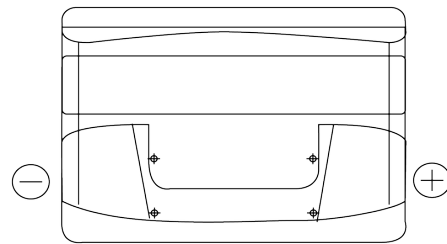

Product overview

Batteries for Cars

Plus CB712

Part number	CB712
Technology	Flooded
EAN/GTIN	3661024014649
Voltage	12 V
Capacity	71 Ah
CCA	670 A
Length	278 mm
Width	175 mm
Height	175 mm
Box size	LB3
Polarity	ETN 0
Terminal Type	EN taper post
Hold Down	B13
Weights (subject of variation)	15.30 kg

Polarity

Terminal Type

Positive Terminal

Negative Terminal

Hold Down

Design, features and specifications are subject to change without notice. We disclaim any representation or warranty, express or implied, concerning the data or recommendations, and in no event shall be liable for any loss or damage claimed to have arisen as a result. Some products may not be available in your local market.