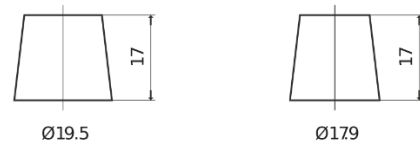

Product overview

Batteries for Cars

Plus CB712

Part number	CB712
Technology	Flooded
EAN/GTIN	3661024014649
Voltage	12 V
Capacity	71 Ah
CCA	670 A
Length	278 mm
Width	175 mm
Height	175 mm
Box size	LB3
Polarity	ETN 0
Terminal Type	EN taper post
Hold Down	B13
Weights (subject of variation)	15.30 kg

Polarity

Terminal Type

Positive Terminal

Negative Terminal

Hold Down

Design, features and specifications are subject to change without notice. We disclaim any representation or warranty, express or implied, concerning the data or recommendations, and in no event shall be liable for any loss or damage claimed to have arisen as a result. Some products may not be available in your local market.