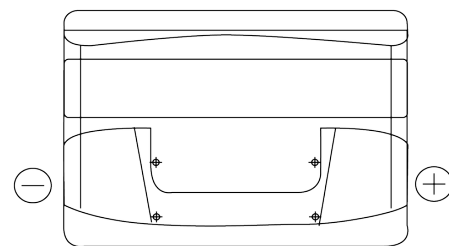

**Product overview**

Batteries for Cars

**Plus CB712**

Part number	CB712
Technology	Flooded
EAN/GTIN	3661024014649
Voltage	12 V
Capacity	71 Ah
CCA	670 A
Length	278 mm
Width	175 mm
Height	175 mm
Box size	LB3
Polarity	ETN 0
Terminal Type	EN taper post
Hold Down	B13
Weights (subject of variation)	15.30 kg

**Polarity**

**Terminal Type**

Positive Terminal

Negative Terminal

**Hold Down**

Design, features and specifications are subject to change without notice. We disclaim any representation or warranty, express or implied, concerning the data or recommendations, and in no event shall be liable for any loss or damage claimed to have arisen as a result. Some products may not be available in your local market.