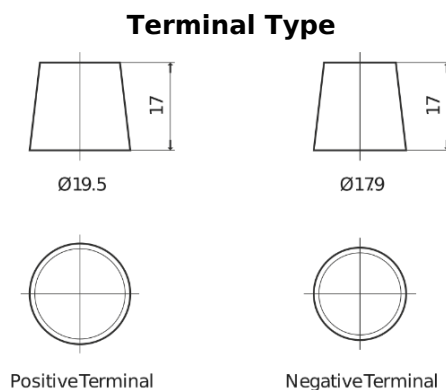

Product overview

Batteries for Trucks, Buses, Construction, Agriculture

StartPRO TG1803

Part number	TG1803
Technology	Flooded
EAN/GTIN	3661024055444
Voltage	12 V
Capacity	180.0 Ah
CCA	1000 A
Length	513 mm
Width	223 mm
Height	223 mm
Box size	D05
Polarity	ETN 3
Terminal Type	EN taper post
Hold Down	B0
Weights (subject of variation)	42.80 kg