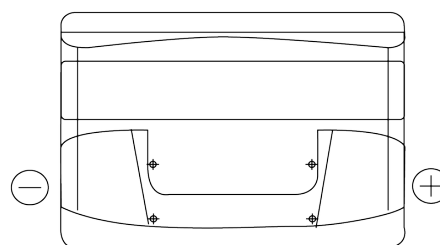

**Product overview**

Batteries for Cars

**Plus CB740**

Part number	CB740
Technology	Flooded
EAN/GTIN	3661024014557
Voltage	12 V
Capacity	74.0 Ah
CCA	680 A
Length	278 mm
Width	175 mm
Height	190 mm
Box size	L03
Polarity	ETN 0
Terminal Type	EN taper post
Hold Down	B13
Weights (subject of variation)	16.60 kg

**Polarity**

**Terminal Type**

Positive Terminal

Negative Terminal

**Hold Down**

Design, features and specifications are subject to change without notice. We disclaim any representation or warranty, express or implied, concerning the data or recommendations, and in no event shall be liable for any loss or damage claimed to have arisen as a result. Some products may not be available in your local market.