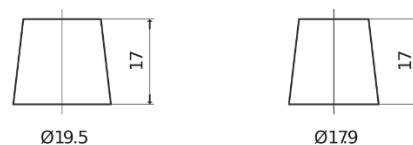

**Product overview**

Batteries for Cars

**Plus CB740**

Part number	CB740
Technology	Flooded
EAN/GTIN	3661024014557
Voltage	12 V
Capacity	74.0 Ah
CCA	680 A
Length	278 mm
Width	175 mm
Height	190 mm
Box size	L03
Polarity	ETN 0
Terminal Type	EN taper post
Hold Down	B13
Weights (subject of variation)	16.60 kg

**Polarity**

**Terminal Type**

Positive Terminal

Negative Terminal

**Hold Down**

Design, features and specifications are subject to change without notice. We disclaim any representation or warranty, express or implied, concerning the data or recommendations, and in no event shall be liable for any loss or damage claimed to have arisen as a result. Some products may not be available in your local market.