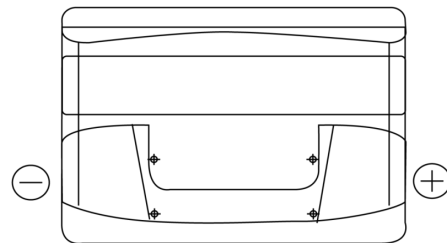

Product overview

Batteries for Cars

Plus CB740

Part number	CB740
Technology	Flooded
EAN/GTIN	3661024014557
Voltage	12 V
Capacity	74.0 Ah
CCA	680 A
Length	278 mm
Width	175 mm
Height	190 mm
Box size	L03
Polarity	ETN 0
Terminal Type	EN taper post
Hold Down	B13
Weights (subject of variation)	16.60 kg

Polarity

Terminal Type

Positive Terminal

Negative Terminal

Hold Down

Design, features and specifications are subject to change without notice. We disclaim any representation or warranty, express or implied, concerning the data or recommendations, and in no event shall be liable for any loss or damage claimed to have arisen as a result. Some products may not be available in your local market.