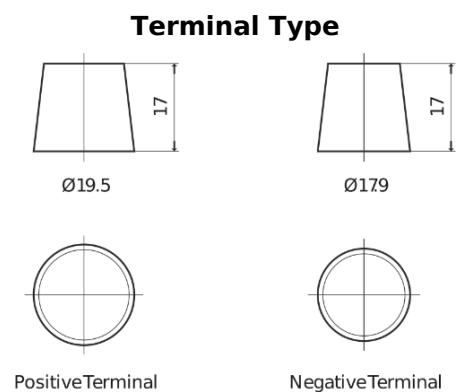

Product overview

Batteries for Trucks, Buses, Construction, Agriculture

StartPRO TG1402

Part number	TG1402
Technology	Flooded
EAN/GTIN	3661024055345
Voltage	12 V
Capacity	140.0 Ah
CCA	900 A
Length	508 mm
Width	175 mm
Height	205 mm
Box size	ATM
Polarity	ETN 0
Terminal Type	EN taper post
Hold Down	B1
Weights (subject of variation)	33.80 kg