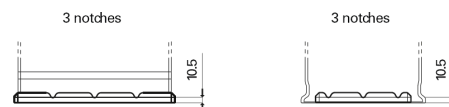

Product overview

Batteries for Trucks, Buses, Construction, Agriculture

StartPRO TG1355

Part number	TG1355
Technology	Flooded
EAN/GTIN	3661024055529
Voltage	12 V
Capacity	135.0 Ah
CCA	1000 A
Length	514 mm
Width	175 mm
Height	210 mm
Box size	DB8
Polarity	ETN 3
Terminal Type	EN taper post
Hold Down	B3
Weights (subject of variation)	36.00 kg

Polarity

Terminal Type

Positive Terminal Negative Terminal

Hold Down

Design, features and specifications are subject to change without notice. We disclaim any representation or warranty, express or implied, concerning the data or recommendations, and in no event shall be liable for any loss or damage claimed to have arisen as a result. Some products may not be available in your local market.