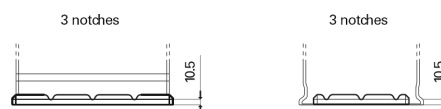

**Product overview**

Batteries for Trucks, Buses, Construction, Agriculture

**StartPRO TG1355**

Part number	TG1355
Technology	Flooded
EAN/GTIN	3661024055529
Voltage	12 V
Capacity	135.0 Ah
CCA	1000 A
Length	514 mm
Width	175 mm
Height	210 mm
Box size	DB8
Polarity	ETN 3
Terminal Type	EN taper post
Hold Down	B3
Weights (subject of variation)	36.00 kg

**Polarity**

**Terminal Type**

Positive Terminal

Negative Terminal

**Hold Down**

Design, features and specifications are subject to change without notice. We disclaim any representation or warranty, express or implied, concerning the data or recommendations, and in no event shall be liable for any loss or damage claimed to have arisen as a result. Some products may not be available in your local market.