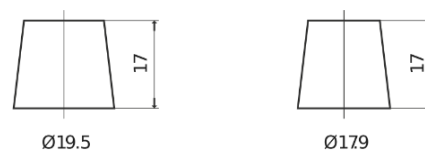

**Product overview**

Batteries for Trucks, Buses, Construction, Agriculture

**StartPRO TG1355**

Part number	TG1355
Technology	Flooded
EAN/GTIN	3661024055529
Voltage	12 V
Capacity	135.0 Ah
CCA	1000 A
Length	514 mm
Width	175 mm
Height	210 mm
Box size	DB8
Polarity	ETN 3
Terminal Type	EN taper post
Hold Down	B3
Weights (subject of variation)	36.00 kg

**Polarity**

**Terminal Type**

Positive Terminal

Negative Terminal

**Hold Down**

Design, features and specifications are subject to change without notice. We disclaim any representation or warranty, express or implied, concerning the data or recommendations, and in no event shall be liable for any loss or damage claimed to have arisen as a result. Some products may not be available in your local market.