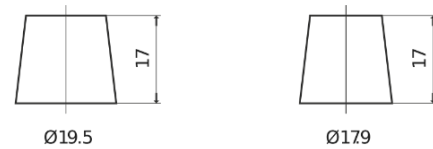

Product overview

Batteries for Trucks, Buses, Construction, Agriculture

StartPRO TG1355

Part number	TG1355
Technology	Flooded
EAN/GTIN	3661024055529
Voltage	12 V
Capacity	135.0 Ah
CCA	1000 A
Length	514 mm
Width	175 mm
Height	210 mm
Box size	DB8
Polarity	ETN 3
Terminal Type	EN taper post
Hold Down	B3
Weights (subject of variation)	36.00 kg

Polarity

Terminal Type

Positive Terminal Negative Terminal

Hold Down

Design, features and specifications are subject to change without notice. We disclaim any representation or warranty, express or implied, concerning the data or recommendations, and in no event shall be liable for any loss or damage claimed to have arisen as a result. Some products may not be available in your local market.