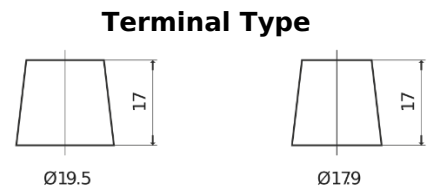

Product overview

Batteries for Cars

Standard FC652

Part number	FC652
Technology	Flooded
EAN/GTIN	3661024044868
Voltage	12 V
Capacity	65 Ah
CCA	540 A
Length	278 mm
Width	175 mm
Height	175 mm
Box size	LB3
Polarity	ETN 0
Terminal Type	EN taper post
Hold Down	B13
Weights (subject of variation)	14.50 kg