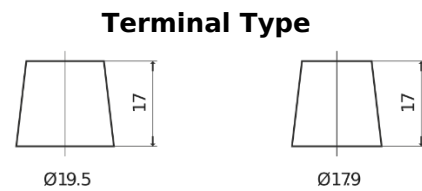

**Product overview**

Batteries for Trucks, Buses, Construction, Agriculture

**StartPRO TG1353**

Part number	TG1353
Technology	Flooded
EAN/GTIN	3661024055543
Voltage	12 V
Capacity	135.0 Ah
CCA	1000 A
Length	514 mm
Width	218 mm
Height	210 mm
Box size	DB9
Polarity	ETN 3
Terminal Type	EN taper post
Hold Down	B0
Weights (subject of variation)	39.80 kg