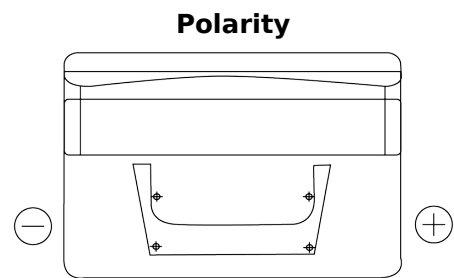

Product overview

Batteries for Cars

Standard FC652

Part number	FC652
Technology	Flooded
EAN/GTIN	3661024044868
Voltage	12 V
Capacity	65 Ah
CCA	540 A
Length	278 mm
Width	175 mm
Height	175 mm
Box size	LB3
Polarity	ETN 0
Terminal Type	EN taper post
Hold Down	B13
Weights (subject of variation)	14.50 kg