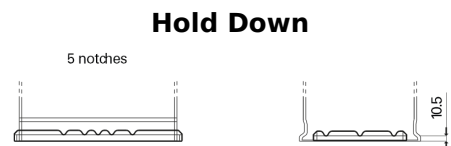

Product overview

Batteries for Cars

Standard FC652

Part number	FC652
Technology	Flooded
EAN/GTIN	3661024044868
Voltage	12 V
Capacity	65 Ah
CCA	540 A
Length	278 mm
Width	175 mm
Height	175 mm
Box size	LB3
Polarity	ETN 0
Terminal Type	EN taper post
Hold Down	B13
Weights (subject of variation)	14.50 kg