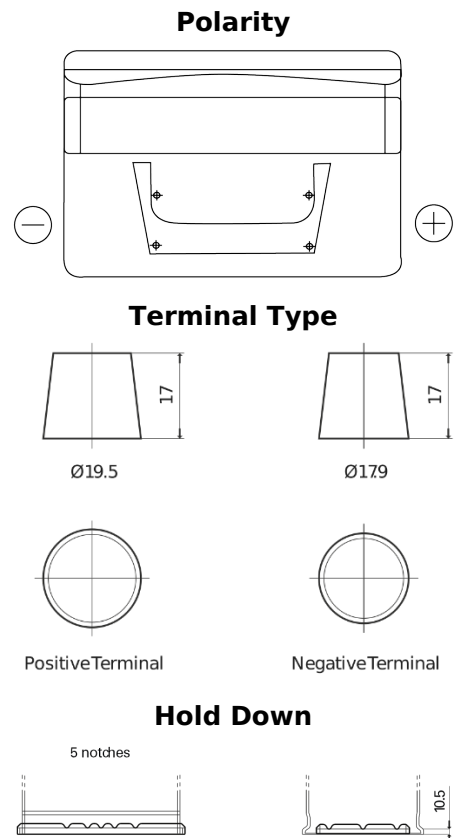

**Product overview**

Batteries for Cars

**Standard FC652**

Part number	FC652
Technology	Flooded
EAN/GTIN	3661024044868
Voltage	12 V
Capacity	65 Ah
CCA	540 A
Length	278 mm
Width	175 mm
Height	175 mm
Box size	LB3
Polarity	ETN 0
Terminal Type	EN taper post
Hold Down	B13
Weights (subject of variation)	14.50 kg