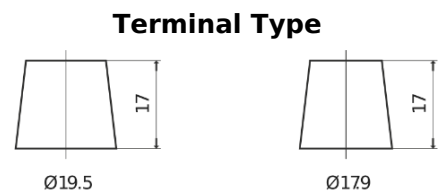

Product overview

Batteries for Trucks, Buses, Construction, Agriculture

StartPRO TG1250

Part number	TG1250
Technology	Flooded
EAN/GTIN	3661024055406
Voltage	12 V
Capacity	125.0 Ah
CCA	760 A
Length	349 mm
Width	175 mm
Height	285 mm
Box size	D03
Polarity	ETN 0
Terminal Type	EN taper post
Hold Down	B0
Weights (subject of variation)	29.50 kg