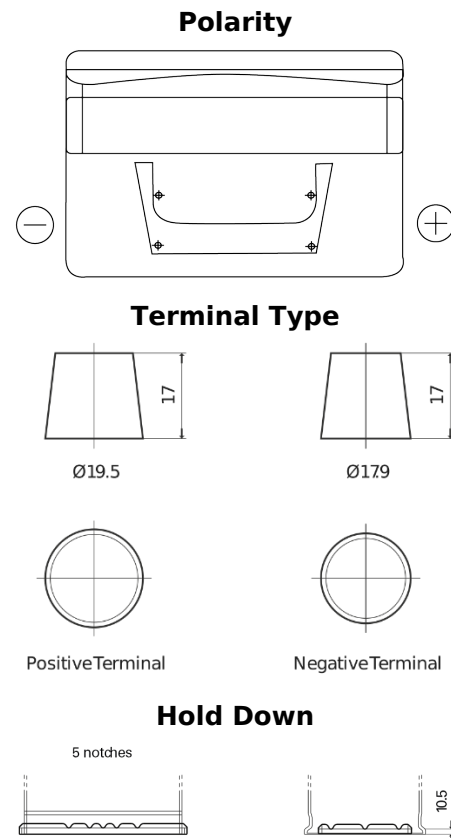

**Product overview**

Batteries for Cars

**Classic EC652**

|                                |               |
|--------------------------------|---------------|
| Part number                    | EC652         |
| Technology                     | Flooded       |
| EAN/GTIN                       | 3661024034869 |
| Voltage                        | 12 V          |
| Capacity                       | 65 Ah         |
| CCA                            | 540 A         |
| Length                         | 278 mm        |
| Width                          | 175 mm        |
| Height                         | 175 mm        |
| Box size                       | LB3           |
| Polarity                       | ETN 0         |
| Terminal Type                  | EN taper post |
| Hold Down                      | B13           |
| Weights (subject of variation) | 14.50 kg      |