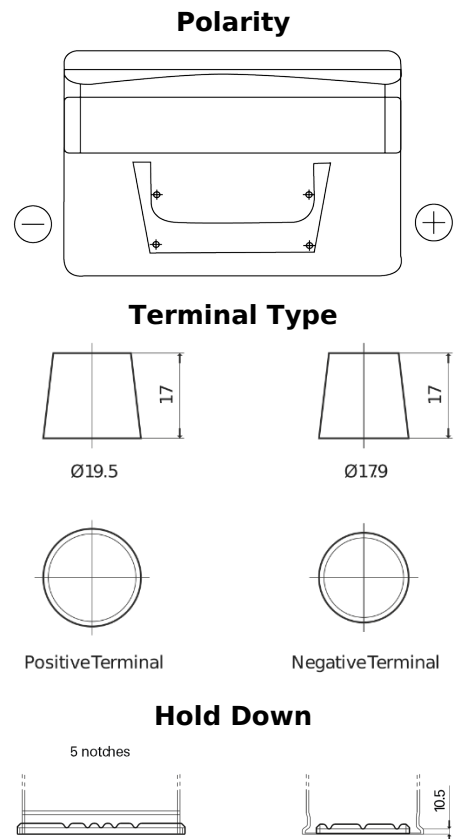

**Product overview**

Batteries for Cars

**Classic EC652**

Part number	EC652
Technology	Flooded
EAN/GTIN	3661024034869
Voltage	12 V
Capacity	65 Ah
CCA	540 A
Length	278 mm
Width	175 mm
Height	175 mm
Box size	LB3
Polarity	ETN 0
Terminal Type	EN taper post
Hold Down	B13
Weights (subject of variation)	14.50 kg