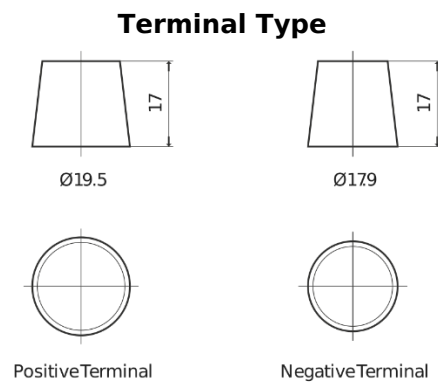

**Product overview**

Batteries for Trucks, Buses, Construction, Agriculture

**StartPRO TG1206**

Part number	TG1206
Technology	Flooded
EAN/GTIN	3661024056830
Voltage	12 V
Capacity	120.0 Ah
CCA	680 A
Length	510 mm
Width	175 mm
Height	225 mm
Box size	D08
Polarity	ETN 4
Terminal Type	EN taper post
Hold Down	B3
Weights (subject of variation)	31.80 kg