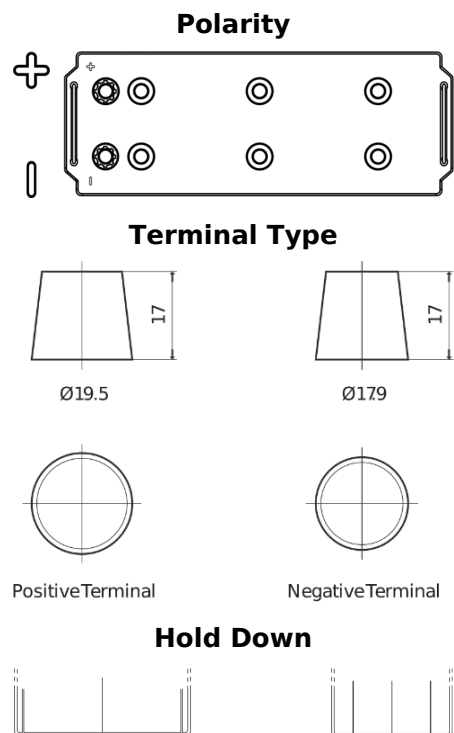

Product overview

Batteries for Trucks, Buses, Construction, Agriculture

StartPRO TG1203

| | |
|--------------------------------|---------------|
| Part number | TG1203 |
| Technology | Flooded |
| EAN/GTIN | 3661024056816 |
| Voltage | 12 V |
| Capacity | 120.0 Ah |
| CCA | 680 A |
| Length | 513 mm |
| Width | 189 mm |
| Height | 223 mm |
| Box size | D04 |
| Polarity | ETN 3 |
| Terminal Type | EN taper post |
| Hold Down | B0 |
| Weights (subject of variation) | 32.50 kg |