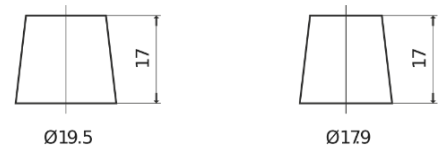

**Product overview**

Batteries for Cars

**Plus CB712**

Part number	CB712
Technology	Flooded
EAN/GTIN	3661024014649
Voltage	12 V
Capacity	71.0 Ah
CCA	670 A
Length	278 mm
Width	175 mm
Height	175 mm
Box size	LB3
Polarity	ETN 0
Terminal Type	EN taper post
Hold Down	B13
Weights (subject of variation)	15.30 kg

**Polarity**

**Terminal Type**

Positive Terminal      Negative Terminal

**Hold Down**

Design, features and specifications are subject to change without notice. We disclaim any representation or warranty, express or implied, concerning the data or recommendations, and in no event shall be liable for any loss or damage claimed to have arisen as a result. Some products may not be available in your local market.