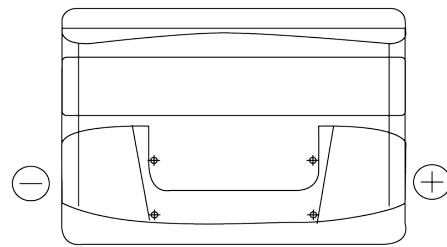

**Product overview**

Batteries for Cars

**Plus CB712**

Part number	CB712
Technology	Flooded
EAN/GTIN	3661024014649
Voltage	12 V
Capacity	71.0 Ah
CCA	670 A
Length	278 mm
Width	175 mm
Height	175 mm
Box size	LB3
Polarity	ETN 0
Terminal Type	EN taper post
Hold Down	B13
Weights (subject of variation)	15.30 kg

**Polarity**

**Terminal Type**

Positive Terminal

Negative Terminal

**Hold Down**

Design, features and specifications are subject to change without notice. We disclaim any representation or warranty, express or implied, concerning the data or recommendations, and in no event shall be liable for any loss or damage claimed to have arisen as a result. Some products may not be available in your local market.