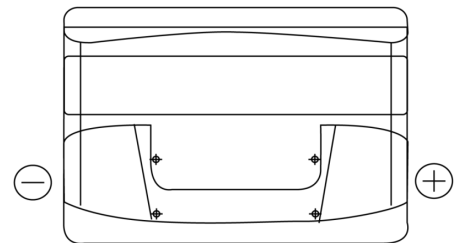

**Product overview**

Batteries for Cars

**Plus CB712**

Part number	CB712
Technology	Flooded
EAN/GTIN	3661024014649
Voltage	12 V
Capacity	71.0 Ah
CCA	670 A
Length	278 mm
Width	175 mm
Height	175 mm
Box size	LB3
Polarity	ETN 0
Terminal Type	EN taper post
Hold Down	B13
Weights (subject of variation)	15.30 kg

**Polarity**

**Terminal Type**

Positive Terminal      Negative Terminal

**Hold Down**

Design, features and specifications are subject to change without notice. We disclaim any representation or warranty, express or implied, concerning the data or recommendations, and in no event shall be liable for any loss or damage claimed to have arisen as a result. Some products may not be available in your local market.