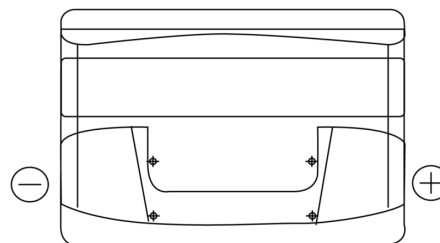

Product overview

Batteries for Cars

Plus CB712

Part number	CB712
Technology	Flooded
EAN/GTIN	3661024014649
Voltage	12 V
Capacity	71.0 Ah
CCA	670 A
Length	278 mm
Width	175 mm
Height	175 mm
Box size	LB3
Polarity	ETN 0
Terminal Type	EN taper post
Hold Down	B13
Weights (subject of variation)	15.30 kg

Polarity

Terminal Type

Hold Down

Design, features and specifications are subject to change without notice. We disclaim any representation or warranty, express or implied, concerning the data or recommendations, and in no event shall be liable for any loss or damage claimed to have arisen as a result. Some products may not be available in your local market.