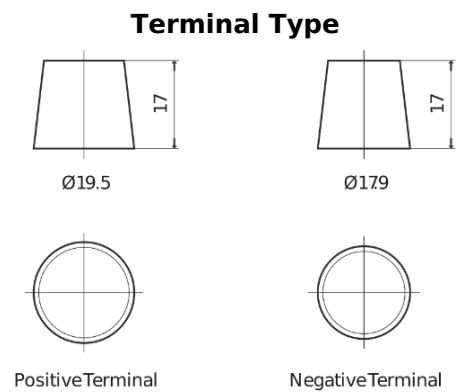

**Product overview**

Batteries for Trucks, Buses, Construction, Agriculture

**StartPRO TG1102**

Part number	TG1102
Technology	Flooded
EAN/GTIN	3661024055390
Voltage	12 V
Capacity	110.0 Ah
CCA	750 A
Length	349 mm
Width	175 mm
Height	235 mm
Box size	D02
Polarity	ETN 0
Terminal Type	EN taper post
Hold Down	B1
Weights (subject of variation)	25.40 kg