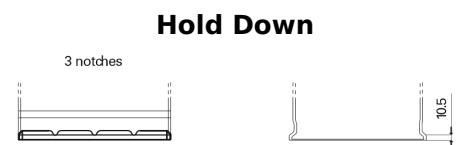

**Product overview**

Batteries for Trucks, Buses, Construction, Agriculture

**StartPRO TG1102**

Part number	TG1102
Technology	Flooded
EAN/GTIN	3661024055390
Voltage	12 V
Capacity	110.0 Ah
CCA	750 A
Length	349 mm
Width	175 mm
Height	235 mm
Box size	D02
Polarity	ETN 0
Terminal Type	EN taper post
Hold Down	B1
Weights (subject of variation)	25.40 kg