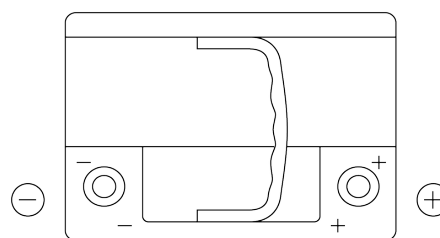

**Product overview**

Batteries for Cars

**Premium EA612**

Part number	EA612
Technology	Flooded
EAN/GTIN	3661024034272
Voltage	12 V
Capacity	61 Ah
CCA	600 A
Length	242 mm
Width	175 mm
Height	175 mm
Box size	LB2
Polarity	ETN 0
Terminal Type	EN taper post
Hold Down	B13
Weights (subject of variation)	14.00 kg

**Polarity**

**Terminal Type**

Positive Terminal

Negative Terminal

**Hold Down**

Design, features and specifications are subject to change without notice. We disclaim any representation or warranty, express or implied, concerning the data or recommendations, and in no event shall be liable for any loss or damage claimed to have arisen as a result. Some products may not be available in your local market.