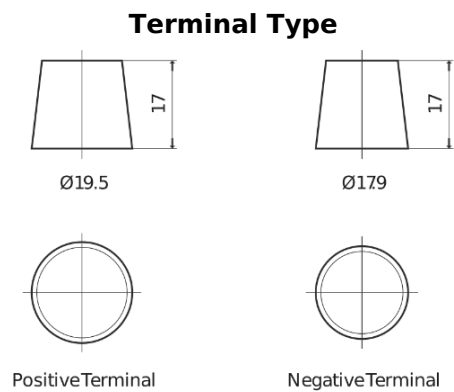

Product overview

Batteries for Trucks, Buses, Construction, Agriculture

StartPRO TG1100

Part number	TG1100
Technology	Flooded
EAN/GTIN	3661024055376
Voltage	12 V
Capacity	110.0 Ah
CCA	750 A
Length	349 mm
Width	175 mm
Height	235 mm
Box size	D02
Polarity	ETN 0
Terminal Type	EN taper post
Hold Down	B0
Weights (subject of variation)	25.40 kg