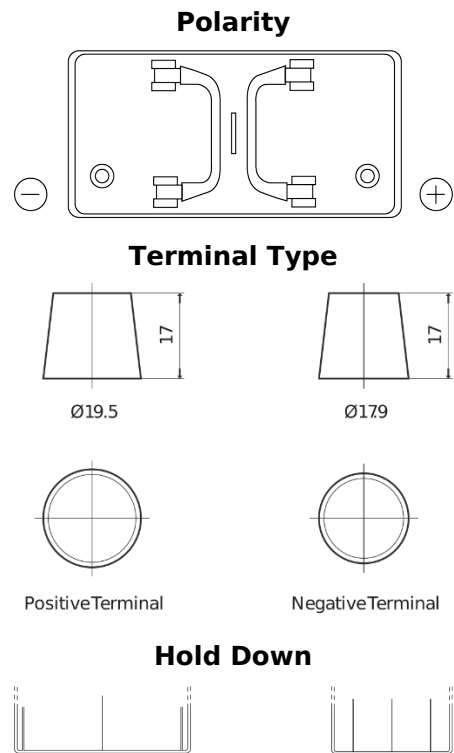

Product overview

Batteries for Trucks, Buses, Construction, Agriculture

StartPRO TG1100

Part number	TG1100
Technology	Flooded
EAN/GTIN	3661024055376
Voltage	12 V
Capacity	110.0 Ah
CCA	750 A
Length	349 mm
Width	175 mm
Height	235 mm
Box size	D02
Polarity	ETN 0
Terminal Type	EN taper post
Hold Down	B0
Weights (subject of variation)	25.40 kg