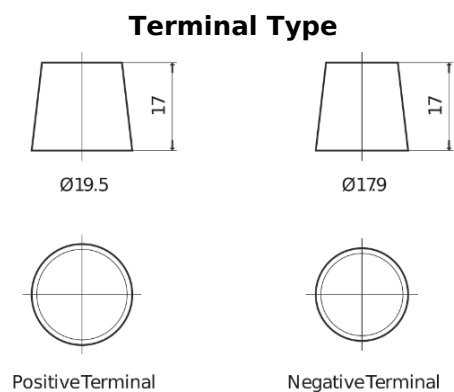

**Product overview**

Batteries for Trucks, Buses, Construction, Agriculture

**PowerPRO TF1853**

Part number	TF1853
Technology	Flooded
EAN/GTIN	3661024055314
Voltage	12 V
Capacity	185.0 Ah
CCA	1150 A
Length	513 mm
Width	223 mm
Height	223 mm
Box size	D05
Polarity	ETN 3
Terminal Type	EN taper post
Hold Down	B0
Weights (subject of variation)	43.90 kg