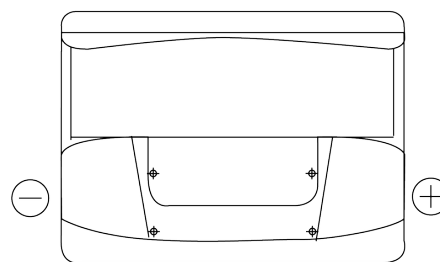

**Product overview**

Batteries for Cars

**Formula FB602**

Part number	FB602
Technology	Flooded
EAN/GTIN	3661024044639
Voltage	12 V
Capacity	60 Ah
CCA	540 A
Length	242 mm
Width	175 mm
Height	175 mm
Box size	LB2
Polarity	ETN 0
Terminal Type	EN taper post
Hold Down	B13
Weights (subject of variation)	12.90 kg

**Polarity**

**Terminal Type**

Positive Terminal

Negative Terminal

**Hold Down**

Design, features and specifications are subject to change without notice. We disclaim any representation or warranty, express or implied, concerning the data or recommendations, and in no event shall be liable for any loss or damage claimed to have arisen as a result. Some products may not be available in your local market.