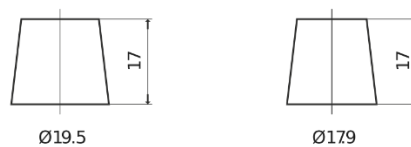

**Product overview**

Batteries for Cars

**Formula FB602**

Part number	FB602
Technology	Flooded
EAN/GTIN	3661024044639
Voltage	12 V
Capacity	60 Ah
CCA	540 A
Length	242 mm
Width	175 mm
Height	175 mm
Box size	LB2
Polarity	ETN 0
Terminal Type	EN taper post
Hold Down	B13
Weights (subject of variation)	12.90 kg

**Polarity**

**Terminal Type**

Positive Terminal

Negative Terminal

**Hold Down**

Design, features and specifications are subject to change without notice. We disclaim any representation or warranty, express or implied, concerning the data or recommendations, and in no event shall be liable for any loss or damage claimed to have arisen as a result. Some products may not be available in your local market.