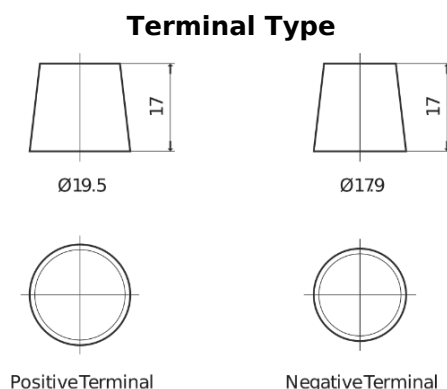

**Product overview**

Batteries for Trucks, Buses, Construction, Agriculture

**PowerPRO TF1251**

Part number	TF1251
Technology	Flooded
EAN/GTIN	3661024057684
Voltage	12 V
Capacity	125.0 Ah
CCA	850 A
Length	349 mm
Width	175 mm
Height	285 mm
Box size	D03
Polarity	ETN 1
Terminal Type	EN taper post
Hold Down	B0
Weights (subject of variation)	31.00 kg