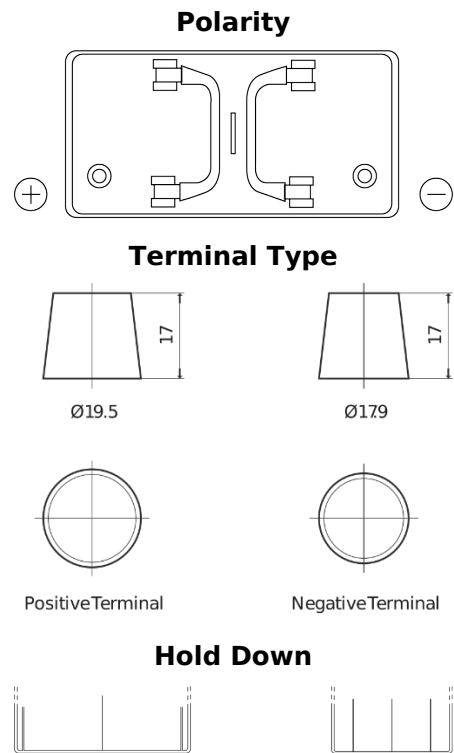

Product overview

Batteries for Trucks, Buses, Construction, Agriculture

PowerPRO TF1251

Part number	TF1251
Technology	Flooded
EAN/GTIN	3661024057684
Voltage	12 V
Capacity	125.0 Ah
CCA	850 A
Length	349 mm
Width	175 mm
Height	285 mm
Box size	D03
Polarity	ETN 1
Terminal Type	EN taper post
Hold Down	B0
Weights (subject of variation)	31.00 kg