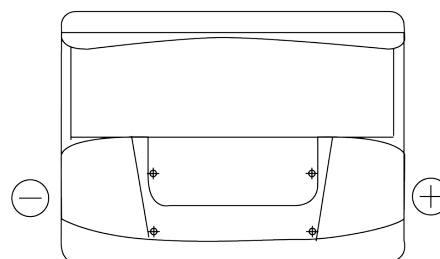

**Product overview**

Batteries for Cars

**Plus CB602**

Part number	CB602
Technology	Flooded
EAN/GTIN	3661024014632
Voltage	12 V
Capacity	60 Ah
CCA	540 A
Length	242 mm
Width	175 mm
Height	175 mm
Box size	LB2
Polarity	ETN 0
Terminal Type	EN taper post
Hold Down	B13
Weights (subject of variation)	12.90 kg

**Polarity**

**Terminal Type**

Positive Terminal

Negative Terminal

**Hold Down**

Design, features and specifications are subject to change without notice. We disclaim any representation or warranty, express or implied, concerning the data or recommendations, and in no event shall be liable for any loss or damage claimed to have arisen as a result. Some products may not be available in your local market.