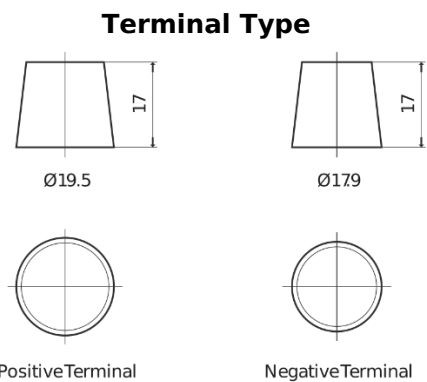

Product overview

Batteries for Cars

Plus CB705

Part number	CB705
Technology	Flooded
EAN/GTIN	3661024014441
Voltage	12 V
Capacity	70.0 Ah
CCA	540 A
Length	270 mm
Width	173 mm
Height	222 mm
Box size	D26
Polarity	ETN 1
Terminal Type	EN taper post
Hold Down	Korean B1+B6
Weights (subject of variation)	16.10 kg