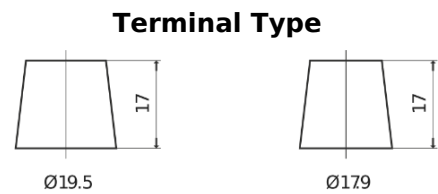

**Product overview**

Batteries for Trucks, Buses, Construction, Agriculture

**StrongPRO EFB+ TE2353**

Part number	TE2353
Technology	EFB
EAN/GTIN	3661024056694
Voltage	12 V
Capacity	235.0 Ah
CCA	1200 A
Length	518 mm
Width	274 mm
Height	240 mm
Box size	D06
Polarity	ETN 3
Terminal Type	EN taper post
Hold Down	B0
Weights (subject of variation)	58.20 kg