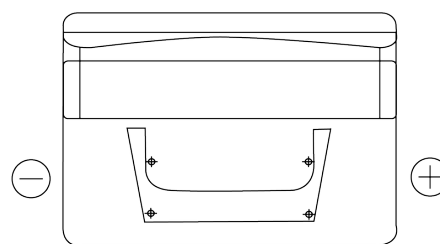

**Product overview**

Batteries for Cars

**Standard TC542**

Part number	TC542
Technology	Flooded
EAN/GTIN	3661024054850
Voltage	12 V
Capacity	54 Ah
CCA	500 A
Length	242 mm
Width	175 mm
Height	175 mm
Box size	LB2
Polarity	ETN 0
Terminal Type	EN taper post
Hold Down	B13
Weights (subject of variation)	12.90 kg

**Polarity**

**Terminal Type**

Positive Terminal

Negative Terminal

**Hold Down**

Design, features and specifications are subject to change without notice. We disclaim any representation or warranty, express or implied, concerning the data or recommendations, and in no event shall be liable for any loss or damage claimed to have arisen as a result. Some products may not be available in your local market.