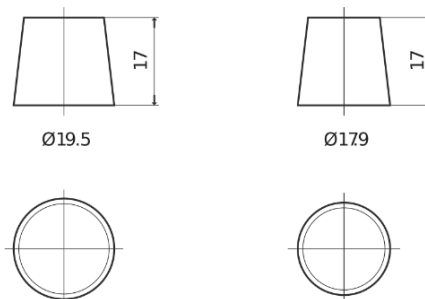

**Product overview**

Batteries for Trucks, Buses, Construction, Agriculture

**Endurance+PRO Gel TD851T**

Part number	TD851T
Technology	GEL
EAN/GTIN	3661024057615
Voltage	12 V
Capacity	85.0 Ah
CCA	350 A
Length	349 mm
Width	175 mm
Height	235 mm
Box size	D02
Polarity	ETN 1
Terminal Type	EN taper post
Hold Down	B0
Weights (subject of variation)	29.50 kg

**Polarity**

**Terminal Type**

Positive Terminal

Negative Terminal

**Hold Down**

Design, features and specifications are subject to change without notice. We disclaim any representation or warranty, express or implied, concerning the data or recommendations, and in no event shall be liable for any loss or damage claimed to have arisen as a result. Some products may not be available in your local market.