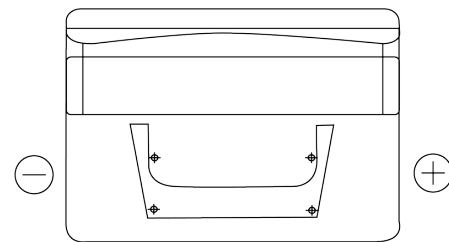

Product overview

Batteries for Cars

Classic EC542

Part number	EC542
Technology	Flooded
EAN/GTIN	3661024034852
Voltage	12 V
Capacity	54 Ah
CCA	500 A
Length	242 mm
Width	175 mm
Height	175 mm
Box size	LB2
Polarity	ETN 0
Terminal Type	EN taper post
Hold Down	B13
Weights (subject of variation)	12.90 kg

Polarity

Terminal Type

Positive Terminal

Negative Terminal

Hold Down

Design, features and specifications are subject to change without notice. We disclaim any representation or warranty, express or implied, concerning the data or recommendations, and in no event shall be liable for any loss or damage claimed to have arisen as a result. Some products may not be available in your local market.