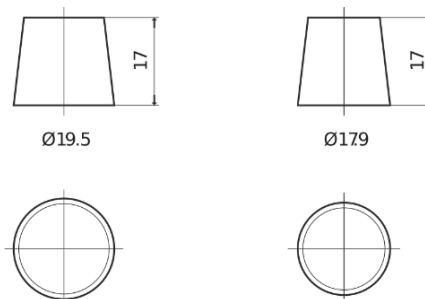

Product overview

Batteries for Trucks, Buses, Construction, Agriculture

Endurance+PRO Gel TD851T

Part number	TD851T
Technology	GEL
EAN/GTIN	3661024057615
Voltage	12 V
Capacity	85.0 Ah
CCA	350 A
Length	349 mm
Width	175 mm
Height	235 mm
Box size	D02
Polarity	ETN 1
Terminal Type	EN taper post
Hold Down	B0
Weights (subject of variation)	29.50 kg

Polarity

Terminal Type

Positive Terminal

Negative Terminal

Hold Down

Design, features and specifications are subject to change without notice. We disclaim any representation or warranty, express or implied, concerning the data or recommendations, and in no event shall be liable for any loss or damage claimed to have arisen as a result. Some products may not be available in your local market.