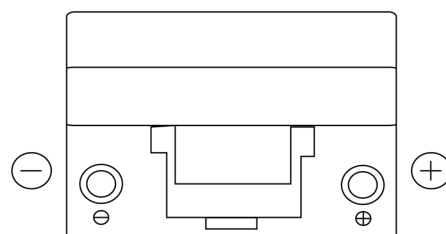

Product overview

Batteries for Cars

Standard TC904

Part number	TC904
Technology	Flooded
EAN/GTIN	3661024054751
Voltage	12 V
Capacity	90.0 Ah
CCA	680 A
Length	306 mm
Width	173 mm
Height	222 mm
Box size	D31
Polarity	ETN 0
Terminal Type	EN taper post
Hold Down	Korean B1
Weights (subject of variation)	19.90 kg

Polarity

Terminal Type

Positive Terminal

Negative Terminal

Hold Down

Design, features and specifications are subject to change without notice. We disclaim any representation or warranty, express or implied, concerning the data or recommendations, and in no event shall be liable for any loss or damage claimed to have arisen as a result. Some products may not be available in your local market.