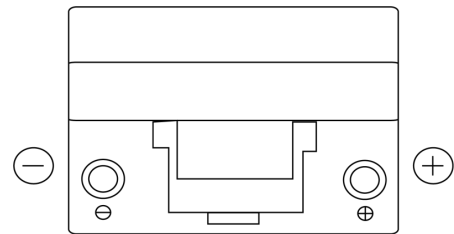

Product overview

Batteries for Cars

Standard TC904

Part number	TC904
Technology	Flooded
EAN/GTIN	3661024054751
Voltage	12 V
Capacity	90.0 Ah
CCA	680 A
Length	306 mm
Width	173 mm
Height	222 mm
Box size	D31
Polarity	ETN 0
Terminal Type	EN taper post
Hold Down	Korean B1
Weights (subject of variation)	19.90 kg

Polarity

Terminal Type

Hold Down

Design, features and specifications are subject to change without notice. We disclaim any representation or warranty, express or implied, concerning the data or recommendations, and in no event shall be liable for any loss or damage claimed to have arisen as a result. Some products may not be available in your local market.