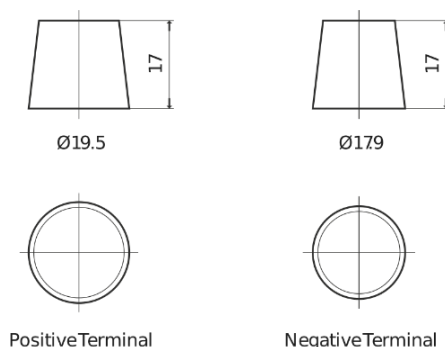

Terminal Type

Hold Down

Design, features and specifications are subject to change without notice. We disclaim any representation or warranty, express or implied, concerning the data or recommendations, and in no event shall be liable for any loss or damage claimed to have arisen as a result. Some products may not be available in your local market.