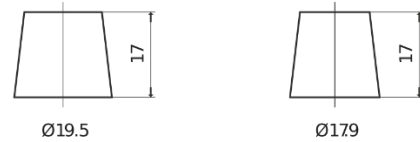

Product overview

Batteries for Cars

Standard TC900

Part number	TC900
Technology	Flooded
EAN/GTIN	3661024054836
Voltage	12 V
Capacity	90.0 Ah
CCA	720 A
Length	353 mm
Width	175 mm
Height	190 mm
Box size	L05
Polarity	ETN 0
Terminal Type	EN taper post
Hold Down	B13
Weights (subject of variation)	20.50 kg

Polarity

Terminal Type

Positive Terminal

Negative Terminal

Hold Down

Design, features and specifications are subject to change without notice. We disclaim any representation or warranty, express or implied, concerning the data or recommendations, and in no event shall be liable for any loss or damage claimed to have arisen as a result. Some products may not be available in your local market.