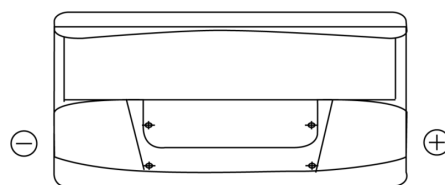

Product overview

Batteries for Cars

Standard TC900

Part number	TC900
Technology	Flooded
EAN/GTIN	3661024054836
Voltage	12 V
Capacity	90.0 Ah
CCA	720 A
Length	353 mm
Width	175 mm
Height	190 mm
Box size	L05
Polarity	ETN 0
Terminal Type	EN taper post
Hold Down	B13
Weights (subject of variation)	20.50 kg

Polarity

Terminal Type

Hold Down

Design, features and specifications are subject to change without notice. We disclaim any representation or warranty, express or implied, concerning the data or recommendations, and in no event shall be liable for any loss or damage claimed to have arisen as a result. Some products may not be available in your local market.