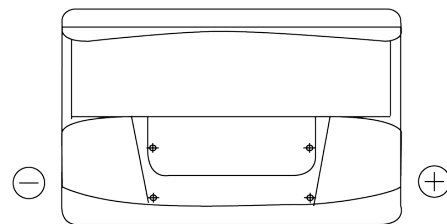

Product overview

Batteries for Cars

Standard TC700

Part number	TC700
Technology	Flooded
EAN/GTIN	3661024054829
Voltage	12 V
Capacity	70.0 Ah
CCA	640 A
Length	278 mm
Width	175 mm
Height	190 mm
Box size	L03
Polarity	ETN 0
Terminal Type	EN taper post
Hold Down	B13
Weights (subject of variation)	16.00 kg

Polarity

Terminal Type

Positive Terminal

Negative Terminal

Hold Down

Design, features and specifications are subject to change without notice. We disclaim any representation or warranty, express or implied, concerning the data or recommendations, and in no event shall be liable for any loss or damage claimed to have arisen as a result. Some products may not be available in your local market.