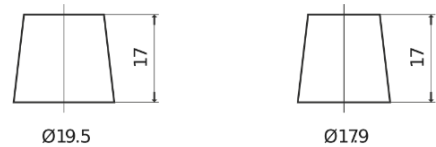

**Product overview**

Batteries for Cars

**Standard TC700**

Part number	TC700
Technology	Flooded
EAN/GTIN	3661024054829
Voltage	12 V
Capacity	70.0 Ah
CCA	640 A
Length	278 mm
Width	175 mm
Height	190 mm
Box size	L03
Polarity	ETN 0
Terminal Type	EN taper post
Hold Down	B13
Weights (subject of variation)	16.00 kg

**Polarity**

**Terminal Type**

Positive Terminal

Negative Terminal

**Hold Down**

Design, features and specifications are subject to change without notice. We disclaim any representation or warranty, express or implied, concerning the data or recommendations, and in no event shall be liable for any loss or damage claimed to have arisen as a result. Some products may not be available in your local market.