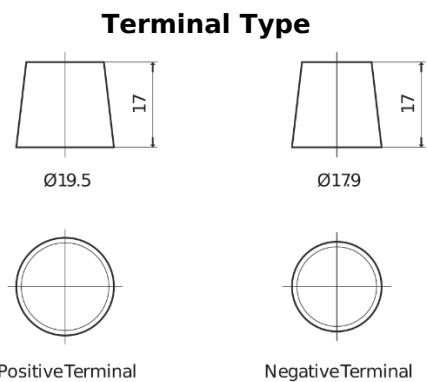

**Product overview**

Batteries for Cars

**Plus CB704**

|                                |               |
|--------------------------------|---------------|
| Part number                    | CB704         |
| Technology                     | Flooded       |
| EAN/GTIN                       | 3661024014434 |
| Voltage                        | 12 V          |
| Capacity                       | 70.0 Ah       |
| CCA                            | 540 A         |
| Length                         | 270 mm        |
| Width                          | 173 mm        |
| Height                         | 222 mm        |
| Box size                       | D26           |
| Polarity                       | ETN 0         |
| Terminal Type                  | EN taper post |
| Hold Down                      | Korean B1+B6  |
| Weights (subject of variation) | 16.10 kg      |