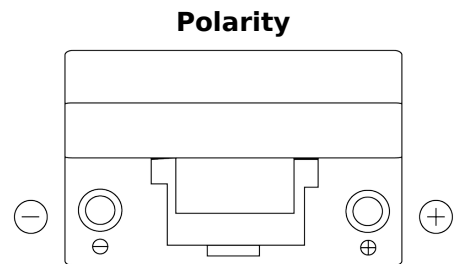

**Product overview**

Batteries for Cars

**Plus CB704**

|                                |               |
|--------------------------------|---------------|
| Part number                    | CB704         |
| Technology                     | Flooded       |
| EAN/GTIN                       | 3661024014434 |
| Voltage                        | 12 V          |
| Capacity                       | 70.0 Ah       |
| CCA                            | 540 A         |
| Length                         | 270 mm        |
| Width                          | 173 mm        |
| Height                         | 222 mm        |
| Box size                       | D26           |
| Polarity                       | ETN 0         |
| Terminal Type                  | EN taper post |
| Hold Down                      | Korean B1+B6  |
| Weights (subject of variation) | 16.10 kg      |