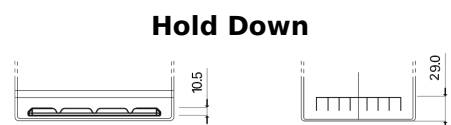

**Product overview**

Batteries for Cars

**Plus CB704**

|                                |               |
|--------------------------------|---------------|
| Part number                    | CB704         |
| Technology                     | Flooded       |
| EAN/GTIN                       | 3661024014434 |
| Voltage                        | 12 V          |
| Capacity                       | 70.0 Ah       |
| CCA                            | 540 A         |
| Length                         | 270 mm        |
| Width                          | 173 mm        |
| Height                         | 222 mm        |
| Box size                       | D26           |
| Polarity                       | ETN 0         |
| Terminal Type                  | EN taper post |
| Hold Down                      | Korean B1+B6  |
| Weights (subject of variation) | 16.10 kg      |