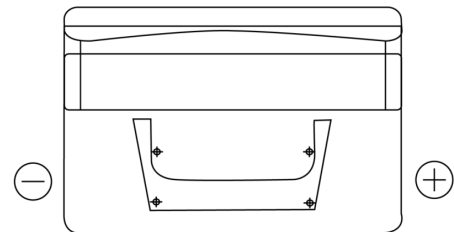

Product overview

Batteries for Cars

Standard TC652

Part number	TC652
Technology	Flooded
EAN/GTIN	3661024054867
Voltage	12 V
Capacity	65.0 Ah
CCA	540 A
Length	278 mm
Width	175 mm
Height	175 mm
Box size	LB3
Polarity	ETN 0
Terminal Type	EN taper post
Hold Down	B13
Weights (subject of variation)	14.50 kg

Polarity

Terminal Type

Positive Terminal

Negative Terminal

Hold Down

Design, features and specifications are subject to change without notice. We disclaim any representation or warranty, express or implied, concerning the data or recommendations, and in no event shall be liable for any loss or damage claimed to have arisen as a result. Some products may not be available in your local market.