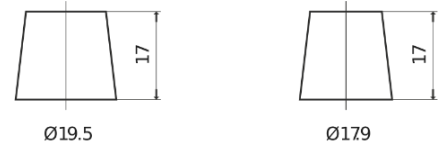

Terminal Type

Positive Terminal

Negative Terminal