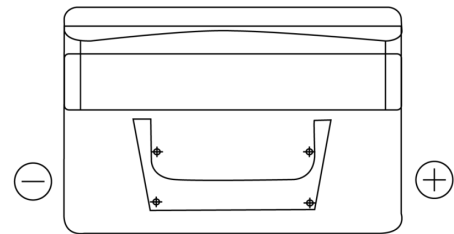

Product overview

Batteries for Cars

Standard TC652

Part number	TC652
Technology	Flooded
EAN/GTIN	3661024054867
Voltage	12 V
Capacity	65.0 Ah
CCA	540 A
Length	278 mm
Width	175 mm
Height	175 mm
Box size	LB3
Polarity	ETN 0
Terminal Type	EN taper post
Hold Down	B13
Weights (subject of variation)	14.50 kg

Polarity

Terminal Type

Positive Terminal

Negative Terminal

Hold Down

Design, features and specifications are subject to change without notice. We disclaim any representation or warranty, express or implied, concerning the data or recommendations, and in no event shall be liable for any loss or damage claimed to have arisen as a result. Some products may not be available in your local market.