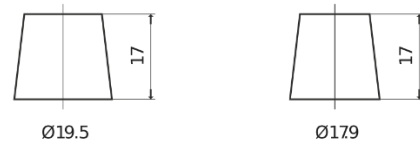

**Product overview**

Batteries for Cars

**Technica TB442**

Part number	TB442
Technology	Flooded
EAN/GTIN	3661024054607
Voltage	12 V
Capacity	44 Ah
CCA	420 A
Length	207 mm
Width	175 mm
Height	175 mm
Box size	LB1
Polarity	ETN 0
Terminal Type	EN taper post
Hold Down	B13
Weights (subject of variation)	10.60 kg

**Polarity**

**Terminal Type**

Positive Terminal

Negative Terminal

**Hold Down**

Design, features and specifications are subject to change without notice. We disclaim any representation or warranty, express or implied, concerning the data or recommendations, and in no event shall be liable for any loss or damage claimed to have arisen as a result. Some products may not be available in your local market.