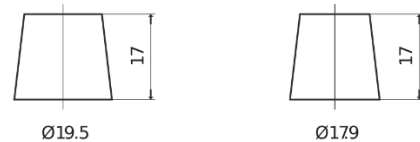

**Product overview**

Batteries for Cars

**Standard TC542**

Part number	TC542
Technology	Flooded
EAN/GTIN	3661024054850
Voltage	12 V
Capacity	54.0 Ah
CCA	500 A
Length	242 mm
Width	175 mm
Height	175 mm
Box size	LB2
Polarity	ETN 0
Terminal Type	EN taper post
Hold Down	B13
Weights (subject of variation)	12.90 kg

**Polarity**

**Terminal Type**

Positive Terminal

Negative Terminal

**Hold Down**

Design, features and specifications are subject to change without notice. We disclaim any representation or warranty, express or implied, concerning the data or recommendations, and in no event shall be liable for any loss or damage claimed to have arisen as a result. Some products may not be available in your local market.