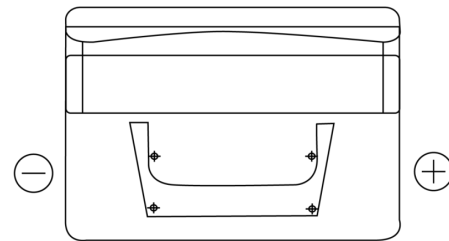

Product overview

Batteries for Cars

Standard TC542

Part number	TC542
Technology	Flooded
EAN/GTIN	3661024054850
Voltage	12 V
Capacity	54.0 Ah
CCA	500 A
Length	242 mm
Width	175 mm
Height	175 mm
Box size	LB2
Polarity	ETN 0
Terminal Type	EN taper post
Hold Down	B13
Weights (subject of variation)	12.90 kg

Polarity

Terminal Type

Positive Terminal

Negative Terminal

Hold Down

Design, features and specifications are subject to change without notice. We disclaim any representation or warranty, express or implied, concerning the data or recommendations, and in no event shall be liable for any loss or damage claimed to have arisen as a result. Some products may not be available in your local market.