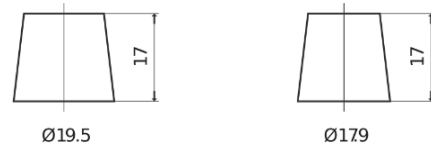

**Product overview**

Batteries for Cars

**Standard TC542**

Part number	TC542
Technology	Flooded
EAN/GTIN	3661024054850
Voltage	12 V
Capacity	54.0 Ah
CCA	500 A
Length	242 mm
Width	175 mm
Height	175 mm
Box size	LB2
Polarity	ETN 0
Terminal Type	EN taper post
Hold Down	B13
Weights (subject of variation)	12.90 kg

**Polarity**

**Terminal Type**

Positive Terminal

Negative Terminal

**Hold Down**

Design, features and specifications are subject to change without notice. We disclaim any representation or warranty, express or implied, concerning the data or recommendations, and in no event shall be liable for any loss or damage claimed to have arisen as a result. Some products may not be available in your local market.