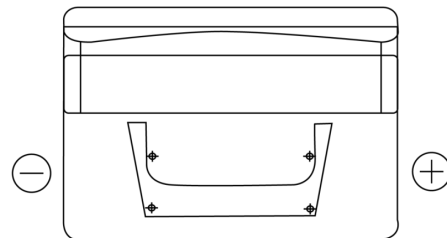

**Product overview**

Batteries for Cars

**Standard TC542**

Part number	TC542
Technology	Flooded
EAN/GTIN	3661024054850
Voltage	12 V
Capacity	54.0 Ah
CCA	500 A
Length	242 mm
Width	175 mm
Height	175 mm
Box size	LB2
Polarity	ETN 0
Terminal Type	EN taper post
Hold Down	B13
Weights (subject of variation)	12.90 kg

**Polarity**

**Terminal Type**

Positive Terminal

Negative Terminal

**Hold Down**

Design, features and specifications are subject to change without notice. We disclaim any representation or warranty, express or implied, concerning the data or recommendations, and in no event shall be liable for any loss or damage claimed to have arisen as a result. Some products may not be available in your local market.