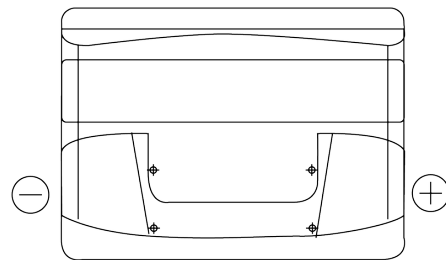

Product overview

Batteries for Cars

Formula FB442

Part number	FB442
Technology	Flooded
EAN/GTIN	3661024044608
Voltage	12 V
Capacity	44 Ah
CCA	420 A
Length	207 mm
Width	175 mm
Height	175 mm
Box size	LB1
Polarity	ETN 0
Terminal Type	EN taper post
Hold Down	B13
Weights (subject of variation)	10.60 kg

Polarity

Terminal Type

Positive Terminal

Negative Terminal

Hold Down

Design, features and specifications are subject to change without notice. We disclaim any representation or warranty, express or implied, concerning the data or recommendations, and in no event shall be liable for any loss or damage claimed to have arisen as a result. Some products may not be available in your local market.