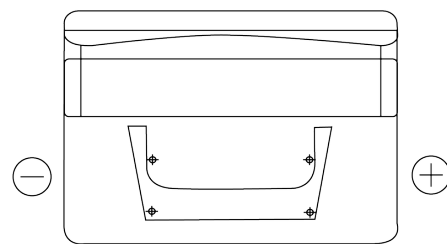

**Product overview**

Batteries for Cars

**Standard TC542**

Part number	TC542
Technology	Flooded
EAN/GTIN	3661024054850
Voltage	12 V
Capacity	54.0 Ah
CCA	500 A
Length	242 mm
Width	175 mm
Height	175 mm
Box size	LB2
Polarity	ETN 0
Terminal Type	EN taper post
Hold Down	B13
Weights (subject of variation)	12.90 kg

**Polarity**

**Terminal Type**

Positive Terminal

Negative Terminal

**Hold Down**

Design, features and specifications are subject to change without notice. We disclaim any representation or warranty, express or implied, concerning the data or recommendations, and in no event shall be liable for any loss or damage claimed to have arisen as a result. Some products may not be available in your local market.