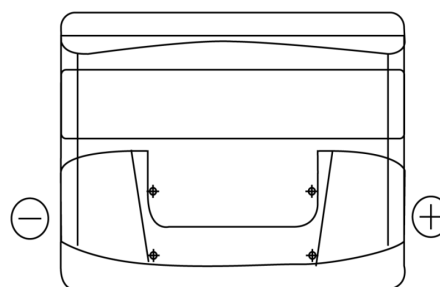

Product overview

Batteries for Cars

Standard TC440

Part number	TC440
Technology	Flooded
EAN/GTIN	3661024054782
Voltage	12 V
Capacity	44.0 Ah
CCA	360 A
Length	207 mm
Width	175 mm
Height	190 mm
Box size	L01
Polarity	ETN 0
Terminal Type	EN taper post
Hold Down	B13
Weights (subject of variation)	11.10 kg

Polarity

Terminal Type

Positive Terminal

Negative Terminal

Hold Down

Design, features and specifications are subject to change without notice. We disclaim any representation or warranty, express or implied, concerning the data or recommendations, and in no event shall be liable for any loss or damage claimed to have arisen as a result. Some products may not be available in your local market.