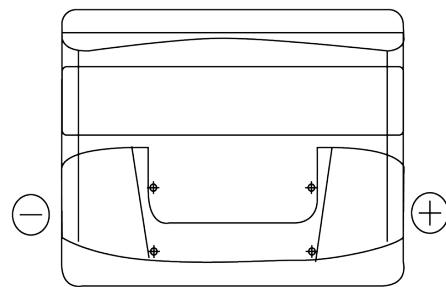

Product overview

Batteries for Cars

Standard TC440

Part number	TC440
Technology	Flooded
EAN/GTIN	3661024054782
Voltage	12 V
Capacity	44.0 Ah
CCA	360 A
Length	207 mm
Width	175 mm
Height	190 mm
Box size	L01
Polarity	ETN 0
Terminal Type	EN taper post
Hold Down	B13
Weights (subject of variation)	11.10 kg

Polarity

Terminal Type

Positive Terminal

Negative Terminal

Hold Down

Design, features and specifications are subject to change without notice. We disclaim any representation or warranty, express or implied, concerning the data or recommendations, and in no event shall be liable for any loss or damage claimed to have arisen as a result. Some products may not be available in your local market.