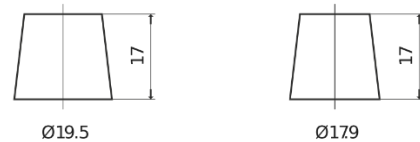

**Product overview**

Batteries for Cars

**Power DB442**

Part number	DB442
Technology	Flooded
EAN/GTIN	3661024024600
Voltage	12 V
Capacity	44 Ah
CCA	420 A
Length	207 mm
Width	175 mm
Height	175 mm
Box size	LB1
Polarity	ETN 0
Terminal Type	EN taper post
Hold Down	B13
Weights (subject of variation)	10.60 kg

**Polarity**

**Terminal Type**

Positive Terminal

Negative Terminal

**Hold Down**

Design, features and specifications are subject to change without notice. We disclaim any representation or warranty, express or implied, concerning the data or recommendations, and in no event shall be liable for any loss or damage claimed to have arisen as a result. Some products may not be available in your local market.