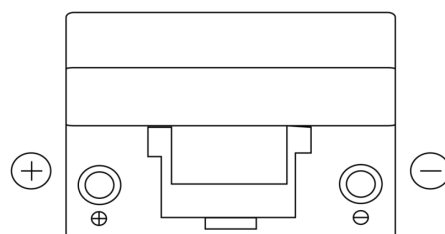

**Product overview**

Batteries for Cars

**Technica TB955**

Part number	TB955
Technology	Flooded
EAN/GTIN	3661024054461
Voltage	12 V
Capacity	95.0 Ah
CCA	760 A
Length	306 mm
Width	173 mm
Height	222 mm
Box size	D31
Polarity	ETN 1
Terminal Type	EN taper post
Hold Down	Korean B1
Weights (subject of variation)	20.60 kg

**Polarity**

**Terminal Type**

**Hold Down**

Design, features and specifications are subject to change without notice. We disclaim any representation or warranty, express or implied, concerning the data or recommendations, and in no event shall be liable for any loss or damage claimed to have arisen as a result. Some products may not be available in your local market.