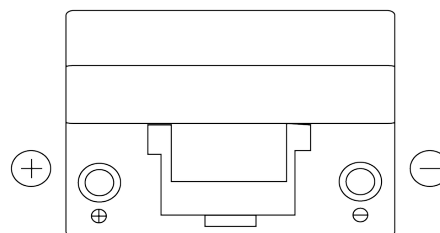

Product overview

Batteries for Cars

Technica TB955

Part number	TB955
Technology	Flooded
EAN/GTIN	3661024054461
Voltage	12 V
Capacity	95.0 Ah
CCA	760 A
Length	306 mm
Width	173 mm
Height	222 mm
Box size	D31
Polarity	ETN 1
Terminal Type	EN taper post
Hold Down	Korean B1
Weights (subject of variation)	20.60 kg

Polarity

Terminal Type

Positive Terminal

Negative Terminal

Hold Down

Design, features and specifications are subject to change without notice. We disclaim any representation or warranty, express or implied, concerning the data or recommendations, and in no event shall be liable for any loss or damage claimed to have arisen as a result. Some products may not be available in your local market.