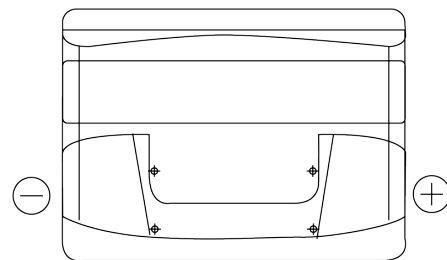

**Product overview**

Batteries for Cars

**Power DB442**

Part number	DB442
Technology	Flooded
EAN/GTIN	3661024024600
Voltage	12 V
Capacity	44 Ah
CCA	420 A
Length	207 mm
Width	175 mm
Height	175 mm
Box size	LB1
Polarity	ETN 0
Terminal Type	EN taper post
Hold Down	B13
Weights (subject of variation)	10.60 kg

**Polarity**

**Terminal Type**

Positive Terminal

Negative Terminal

**Hold Down**

Design, features and specifications are subject to change without notice. We disclaim any representation or warranty, express or implied, concerning the data or recommendations, and in no event shall be liable for any loss or damage claimed to have arisen as a result. Some products may not be available in your local market.